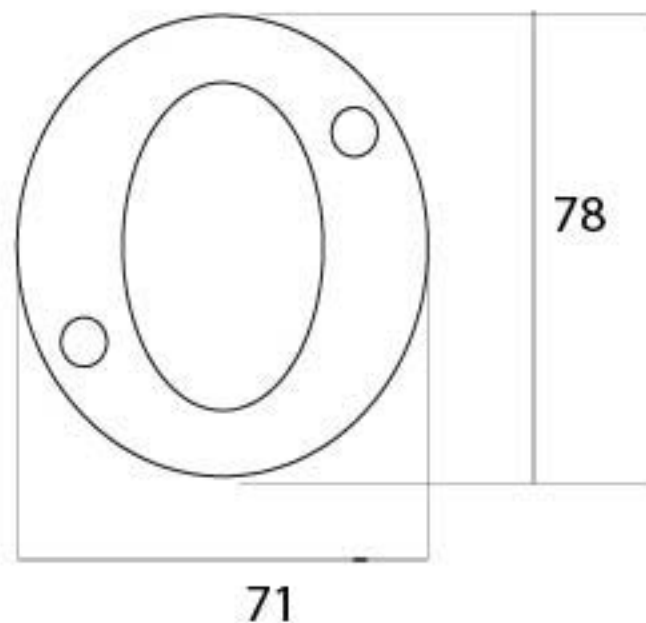

PRODUCT CODE 920310

3/4" (19mm)
x2
gauge 8 (4.2mm)

HANDFORGED
TRADITIONAL
IRONMONGERY

Due to the hand crafted nature of our products all measurements are approximate and should be used as a guide only