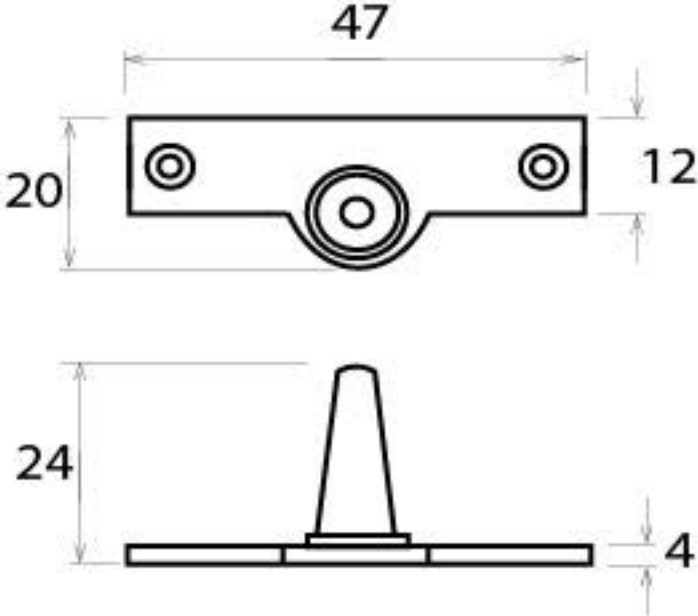

PRODUCT CODE 92037

3/4" (19mm)  
x2  
gauge 8 (4mm)

HANDFORGED  
TRADITIONAL  
IRON MONGERY

Due to the hand crafted nature of our products all measurements are approximate and should be used as a guide only