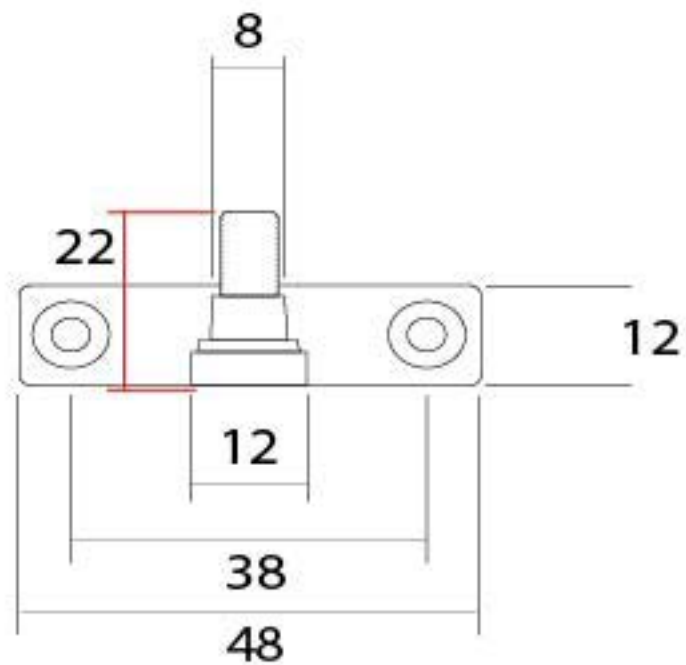

PRODUCT CODE 92038

HANDFORGED
TRADITIONAL
IRONMONGERY

Due to the hand crafted nature of our products all measurements are approximate and should be used as a guide only