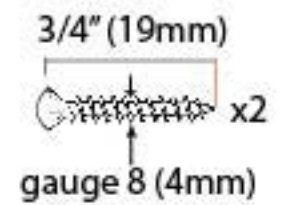

PRODUCT CODE 92038

HANDFORGED
TRADITIONAL
IRONMONGERY

Due to the hand crafted nature of our products all measurements are approximate and should be used as a guide only