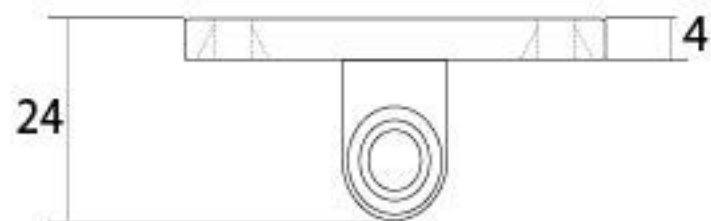

PRODUCT CODE 92040

3/4" (19mm)
x2
gauge 8 (4mm)

HANDFORGED
TRADITIONAL
IRONMONGERY

Due to the hand crafted nature of our products all measurements are approximate and should be used as a guide only