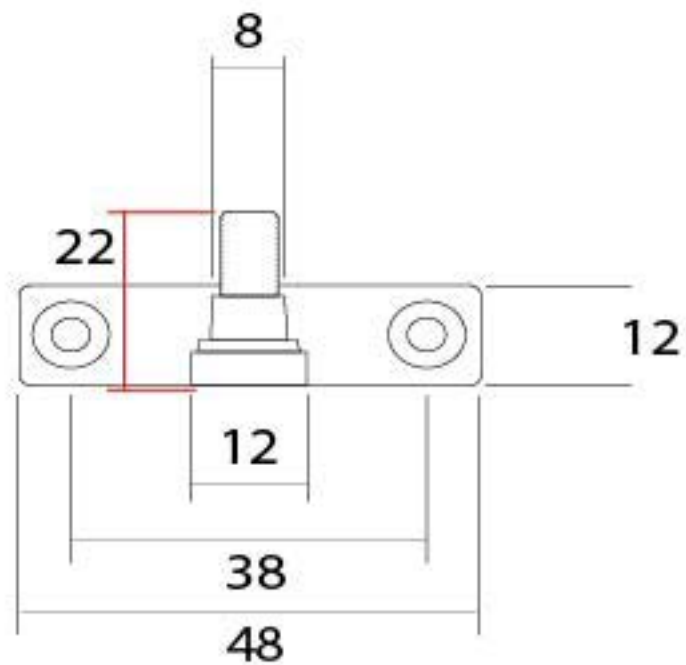

PRODUCT CODE 92040

3/4" (19mm)
x2
gauge 8 (4mm)

HANDFORGED
TRADITIONAL
IRONMONGERY

Due to the hand crafted nature of our products all measurements are approximate and should be used as a guide only