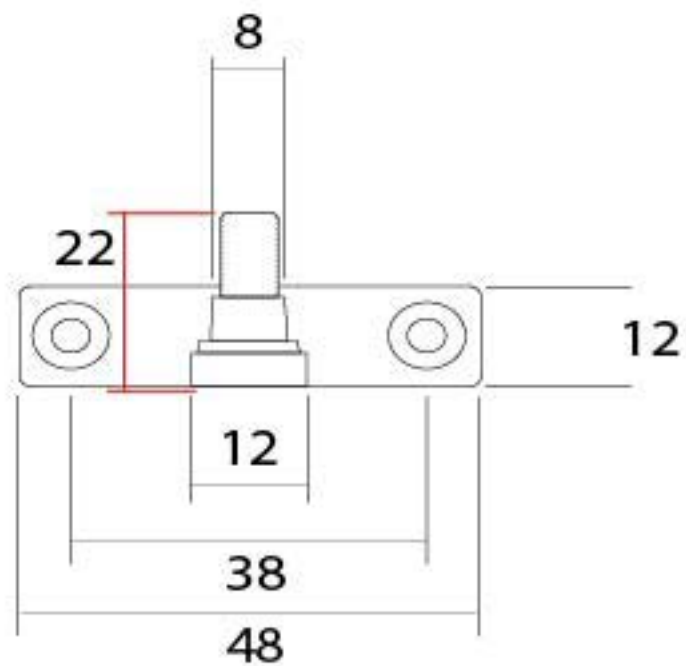

PRODUCT CODE 92041

HANDFORGED
TRADITIONAL
IRONMONGERY

Due to the hand crafted nature of our products all measurements are approximate and should be used as a guide only