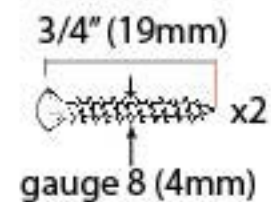

PRODUCT CODE 92041

HANDFORGED
TRADITIONAL
IRONMONGERY

Due to the hand crafted nature of our products all measurements are approximate and should be used as a guide only