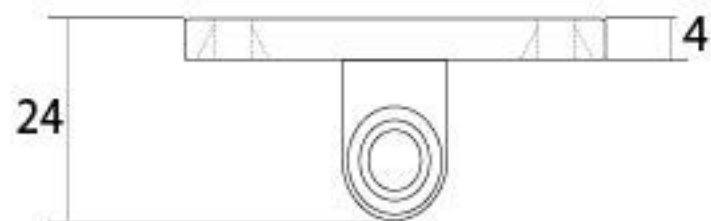

PRODUCT CODE 92041

HANDFORGED
TRADITIONAL
IRONMONGERY

Due to the hand crafted nature of our products all measurements are approximate and should be used as a guide only