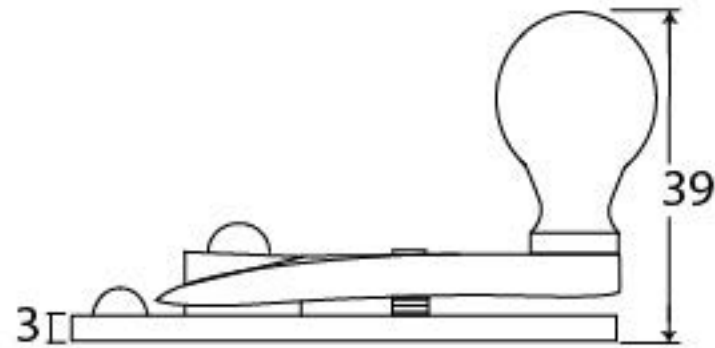

PRODUCT CODE 92042

3/4" (19mm)
x5
gauge 4 (3mm)

HANDFORGED
TRADITIONAL
IRON MONGERY

Due to the hand crafted nature of our products all measurements are approximate and should be used as a guide only