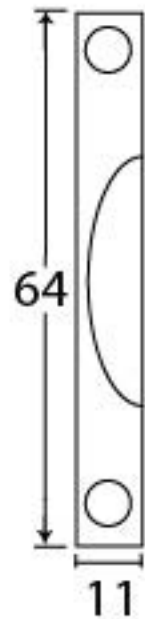

PRODUCT CODE 92042

3/4" (19mm)
x5
gauge 4 (3mm)

HANDFORGED
TRADITIONAL
IRON MONGERY

Due to the hand crafted nature of our products all measurements are approximate and should be used as a guide only