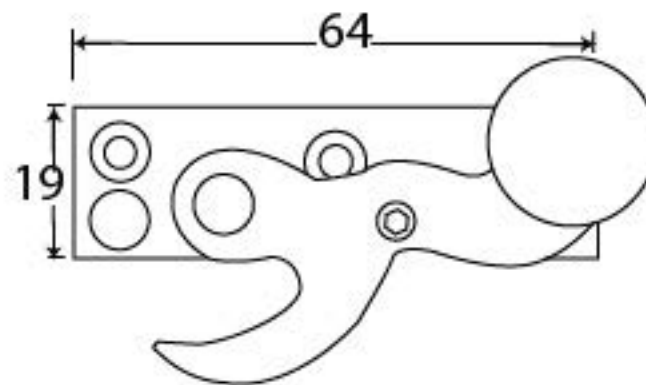

PRODUCT CODE 92042

3/4" (19mm)
x5
gauge 4 (3mm)

HANDFORGED
TRADITIONAL
IRON MONGERY

Due to the hand crafted nature of our products all measurements are approximate and should be used as a guide only