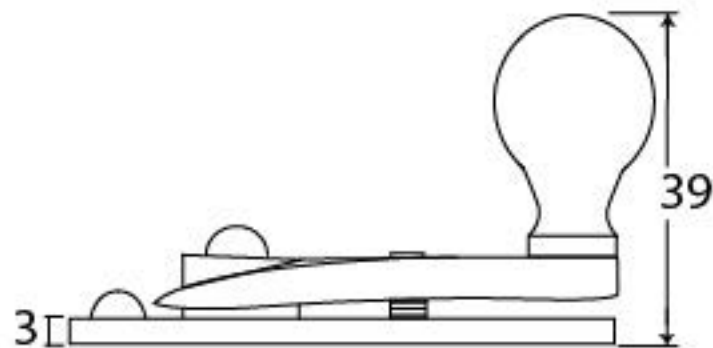

PRODUCT CODE 92043

3/4" (19mm)
x5
gauge 4 (3mm)

HANDFORGED
TRADITIONAL
IRON MONGERY

Due to the hand crafted nature of our products all measurements are approximate and should be used as a guide only