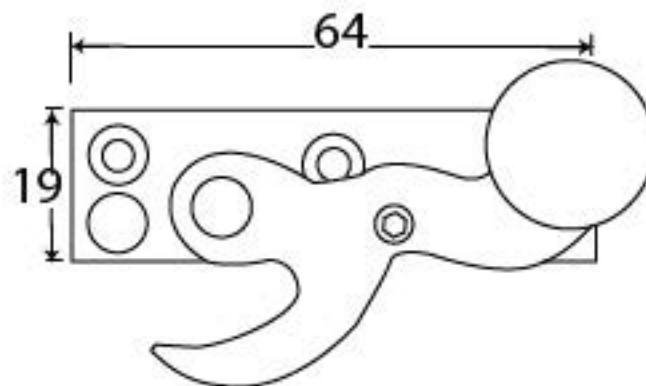

PRODUCT CODE 92043

3/4" (19mm)
x5
gauge 4 (3mm)

HANDFORGED
TRADITIONAL
IRON MONGERY

Due to the hand crafted nature of our products all measurements are approximate and should be used as a guide only