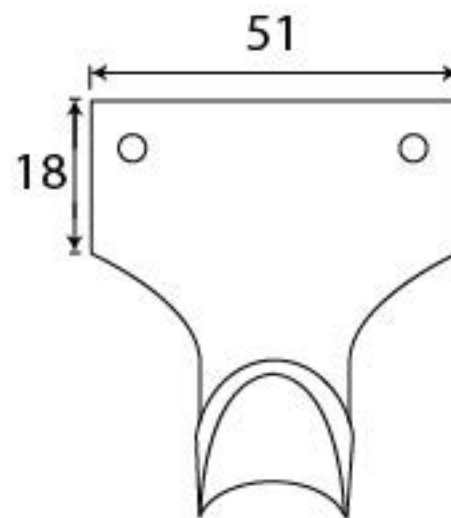

PRODUCT CODE 92044

3/4" (19mm)  
x2  
gauge 8 (4mm)

HANDFORGED  
TRADITIONAL  
IRON MONGERY

Due to the hand crafted nature of our products all measurements are approximate and should be used as a guide only