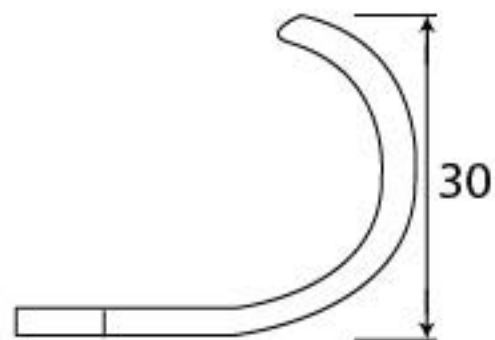

PRODUCT CODE 92044

3/4" (19mm)  
x2  
gauge 8 (4mm)

HANDFORGED  
TRADITIONAL  
IRON MONGERY

Due to the hand crafted nature of our products all measurements are approximate and should be used as a guide only