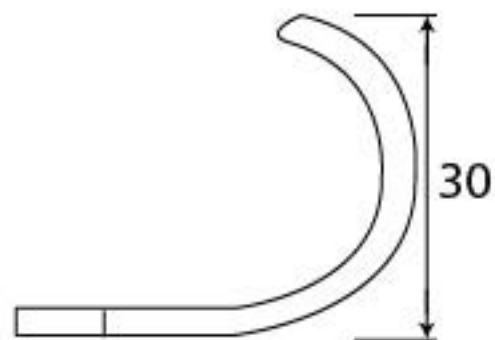

PRODUCT CODE 92045

3/4" (19mm)
x2
gauge 8 (4mm)

HANDFORGED
TRADITIONAL
IRON MONGERY

Due to the hand crafted nature of our products all measurements are approximate and should be used as a guide only