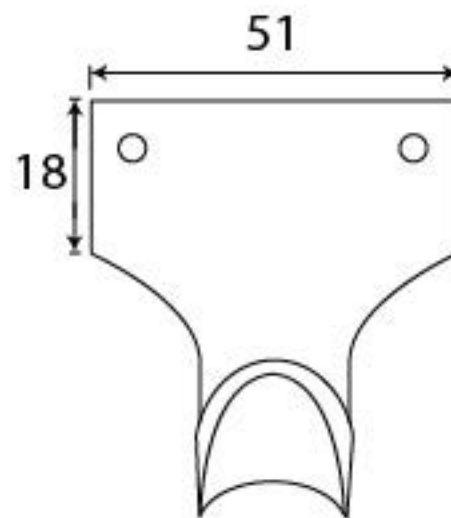

PRODUCT CODE 92045

3/4" (19mm)
x2
gauge 8 (4mm)

HANDFORGED
TRADITIONAL
IRON MONGERY

Due to the hand crafted nature of our products all measurements are approximate and should be used as a guide only