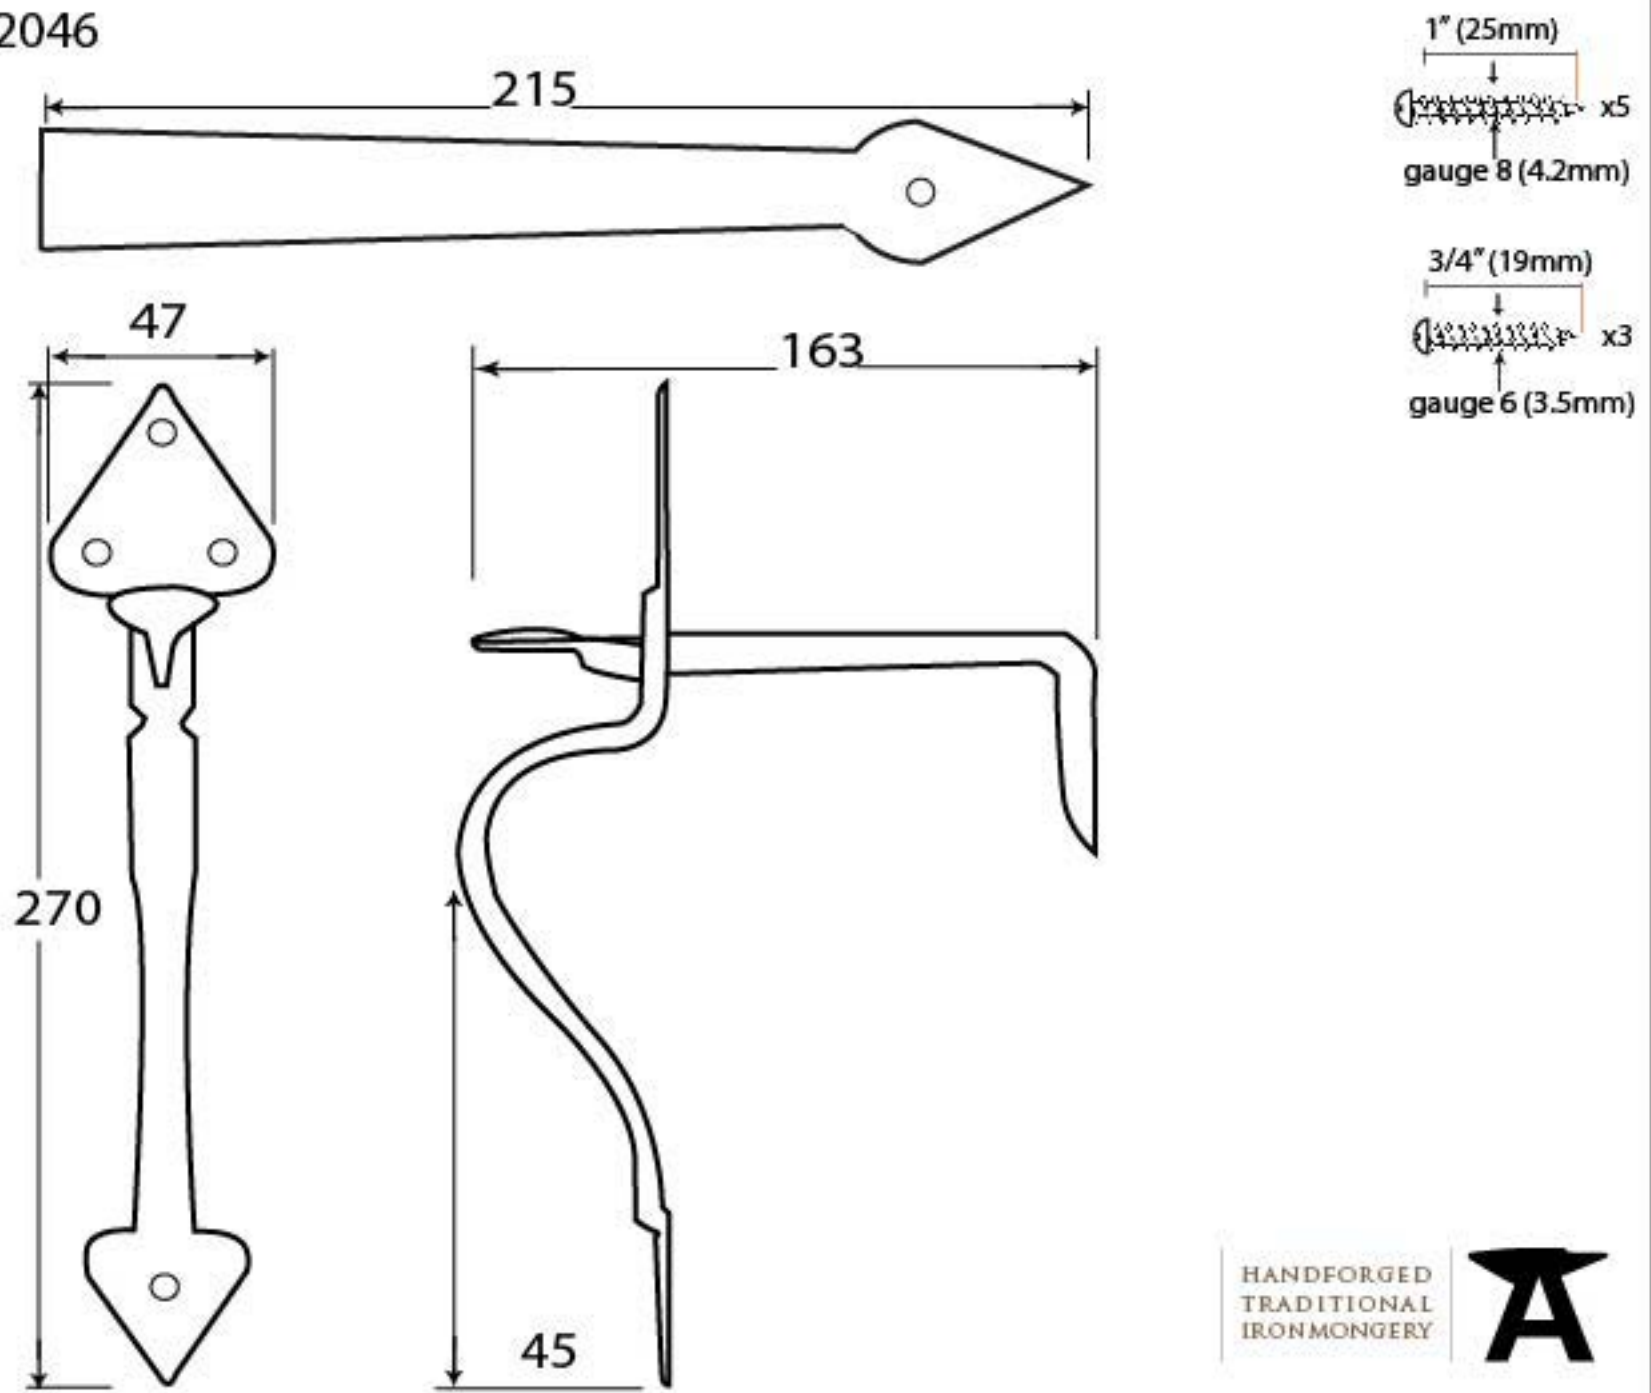

PRODUCT CODE 92046

HANDFORGED
TRADITIONAL
IRON MONGERY

Due to the hand crafted nature of our products all measurements are approximate and should be used as a guide only