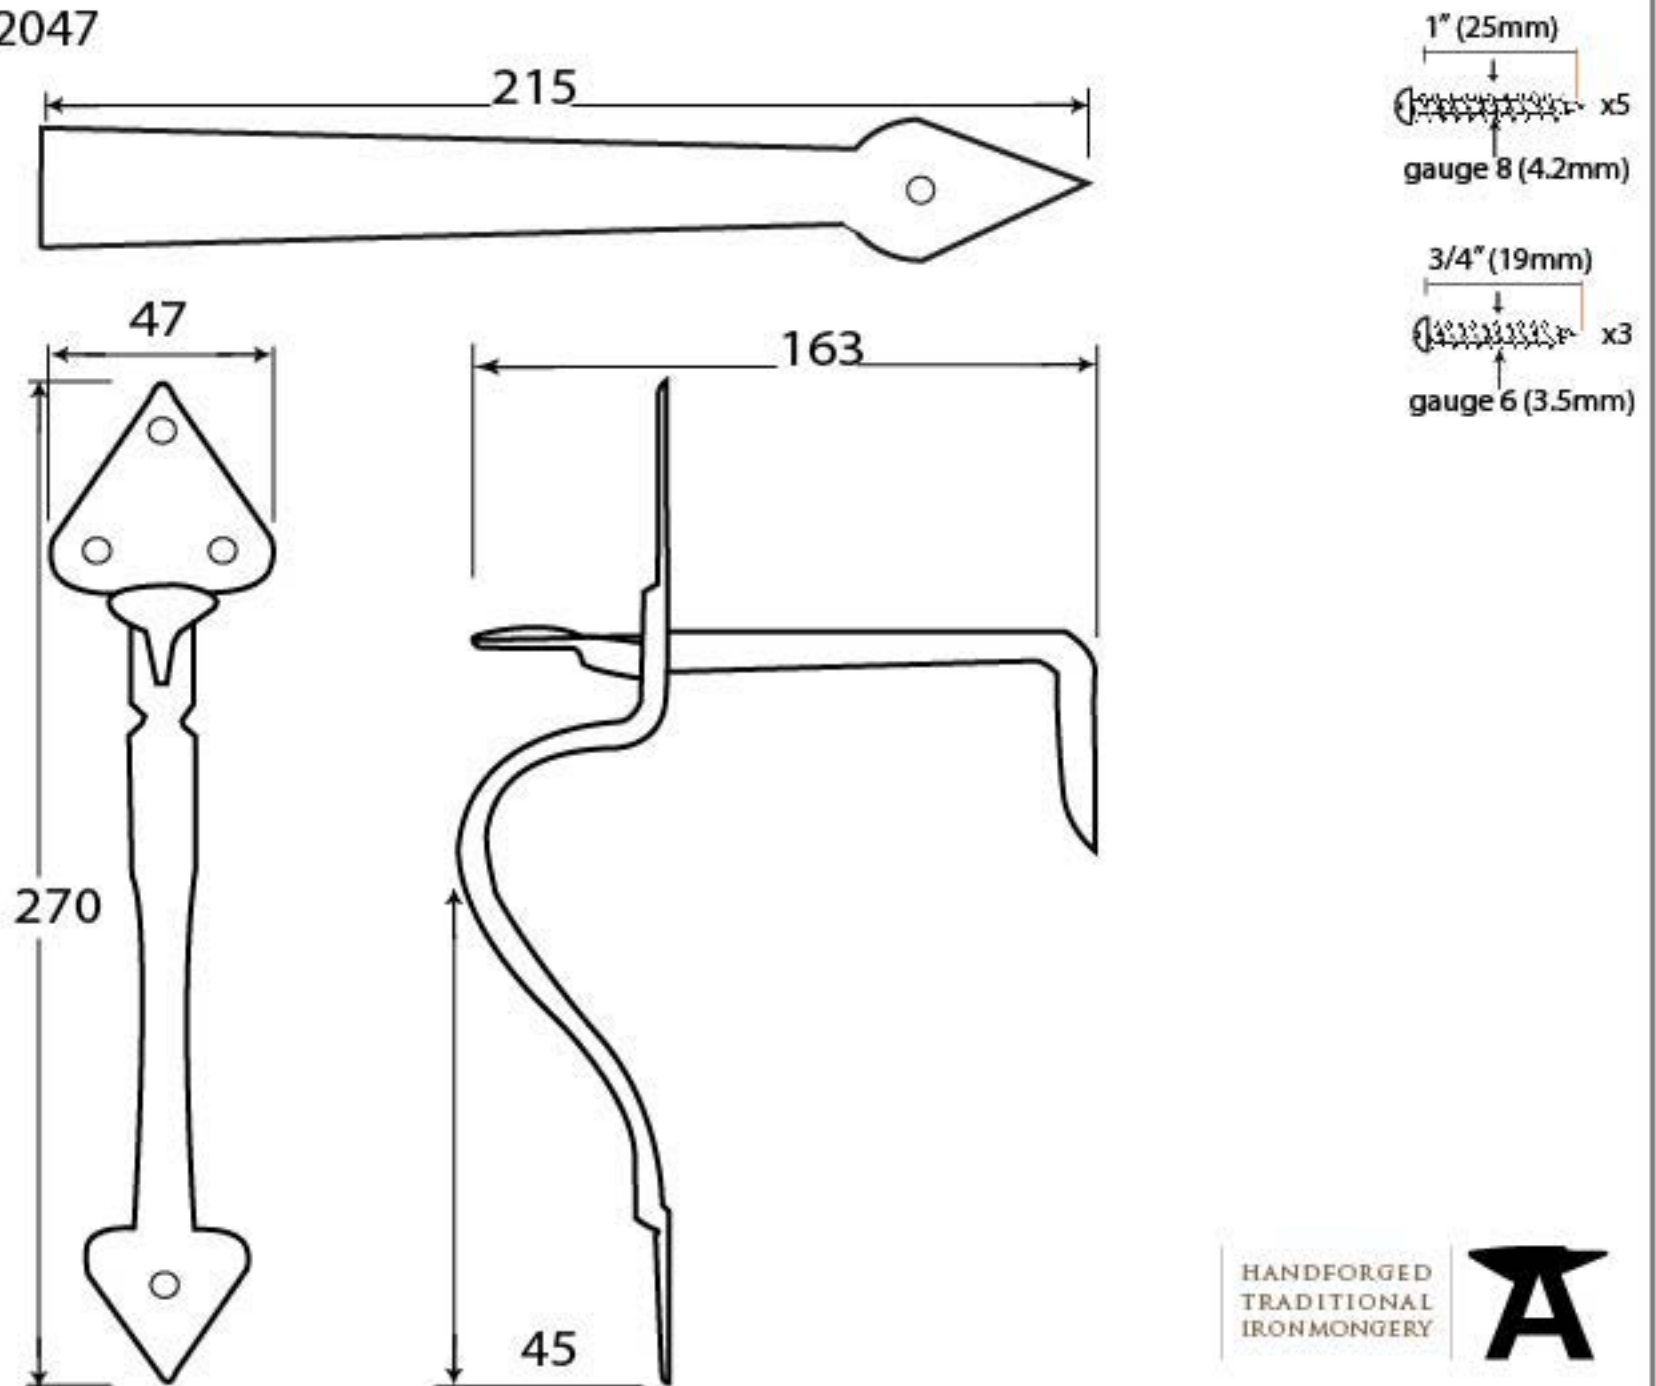

PRODUCT CODE 92047

HANDFORGED
TRADITIONAL
IRON MONGERY

Due to the hand crafted nature of our products all measurements are approximate and should be used as a guide only