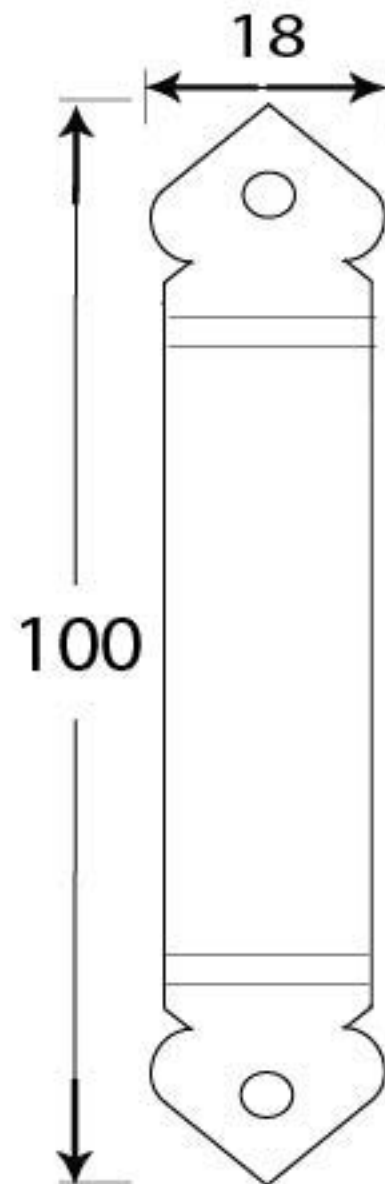

PRODUCT CODE 92048

HANDFORGED
TRADITIONAL
IRON MONGERY

Due to the hand crafted nature of our products all measurements are approximate and should be used as a guide only