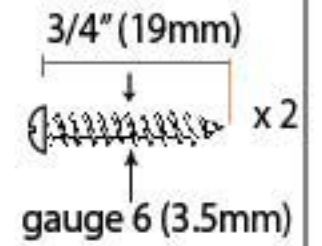

PRODUCT CODE 92048

HANDFORGED
TRADITIONAL
IRON MONGERY

Due to the hand crafted nature of our products all measurements are approximate and should be used as a guide only