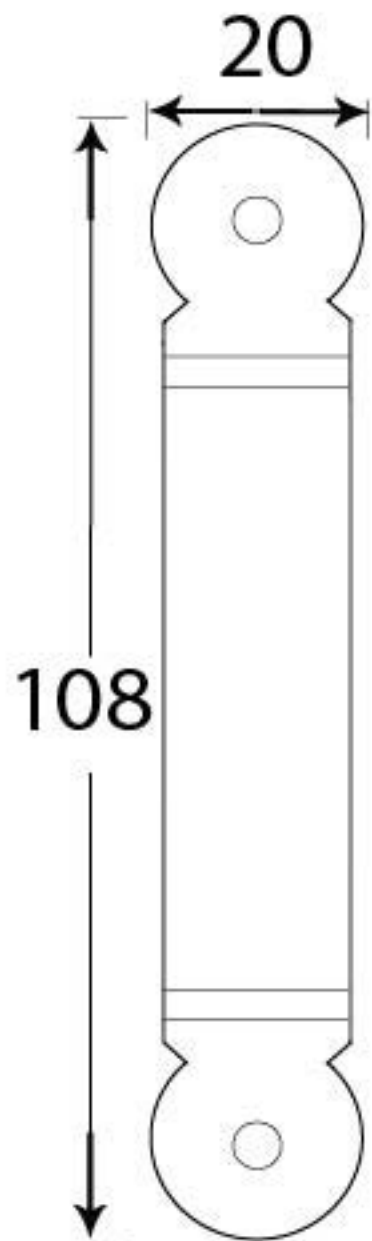

PRODUCT CODE 92049

2

HANDFORGED
TRADITIONAL
IRON MONGERY

Due to the hand crafted nature of our products all measurements are approximate and should be used as a guide only