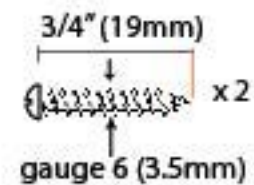

PRODUCT CODE 92049

2

HANDFORGED
TRADITIONAL
IRON MONGERY

Due to the hand crafted nature of our products all measurements are approximate and should be used as a guide only