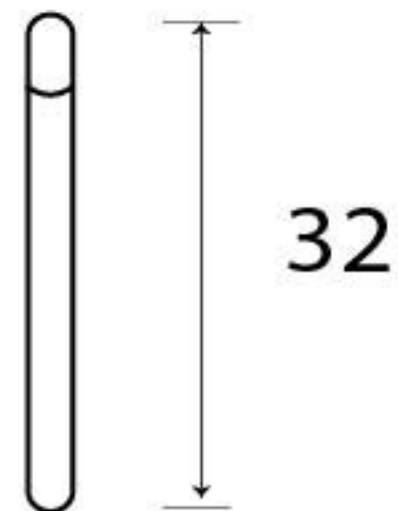

PRODUCT CODE 92077

HANDFORGED  
TRADITIONAL  
IRON MONGERY

Due to the hand crafted nature of our products all measurements are approximate and should be used as a guide only