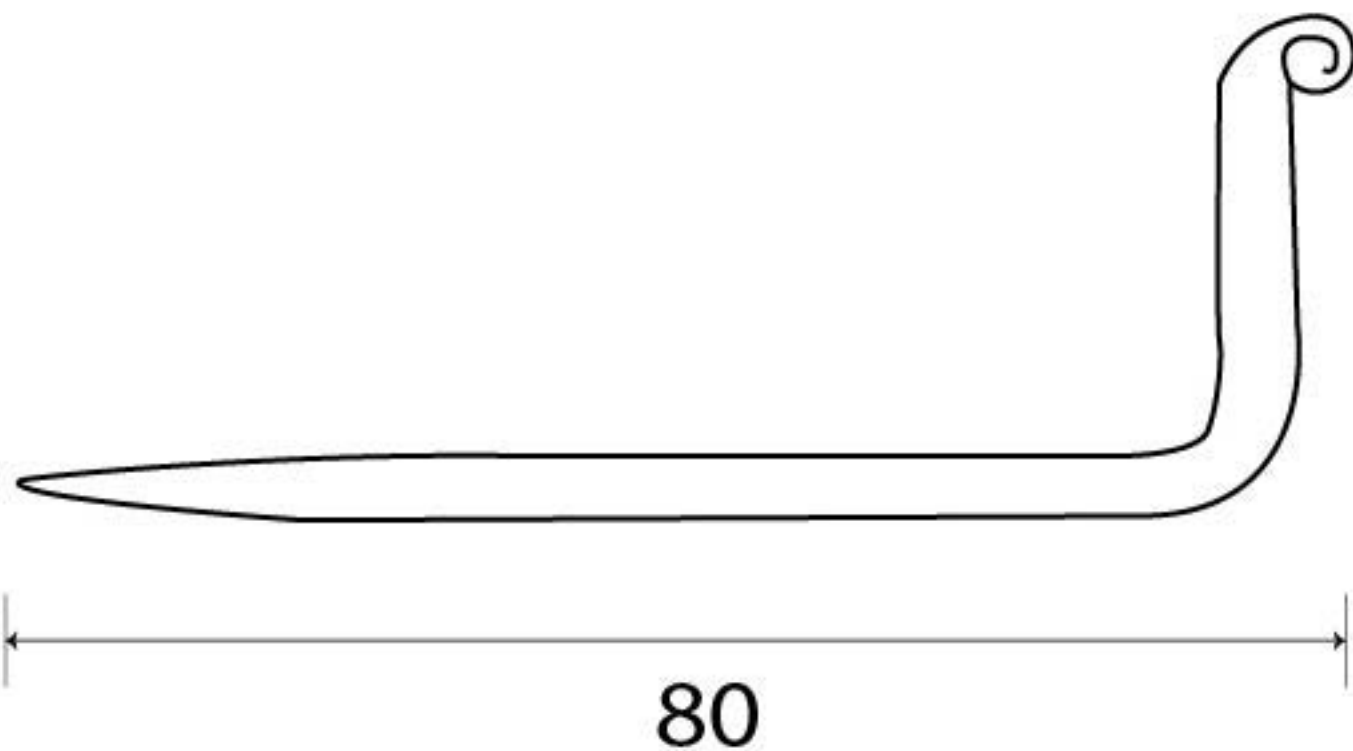

PRODUCT CODE 92077

HANDFORGED  
TRADITIONAL  
IRON MONGERY

Due to the hand crafted nature of our products all measurements are approximate and should be used as a guide only