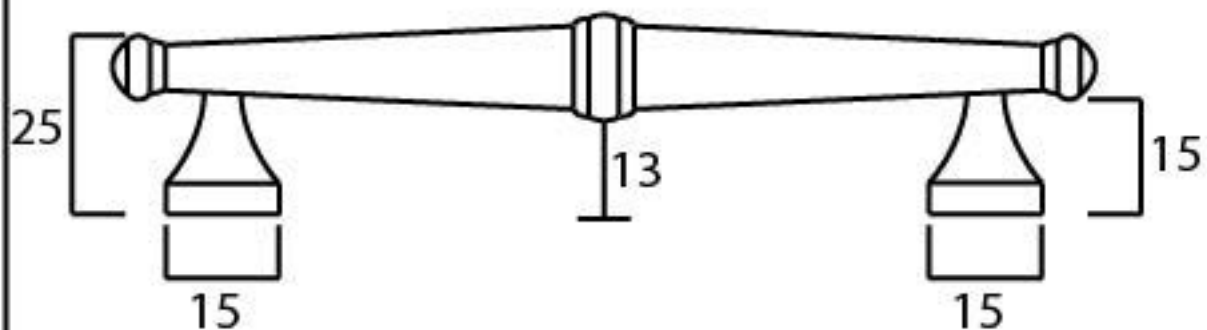

PRODUCT CODE 92083

HANDFORGED
TRADITION L
IRONMONGERY

Due to the hand crafted nature of our products all measurements are approximate and should be used as a guide only