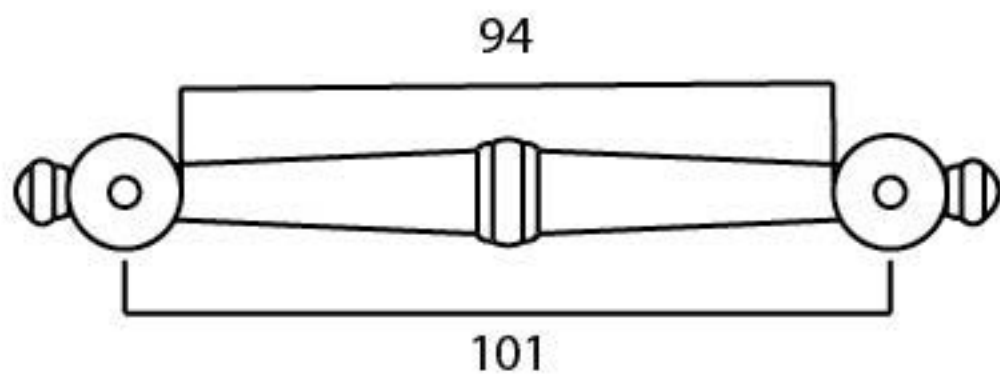

PRODUCT CODE 92083

HANDFORGED
TRADITION L
IRONMONGERY

Due to the hand crafted nature of our products all measurements are approximate and should be used as a guide only