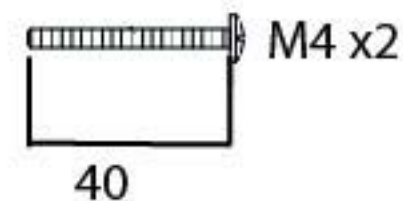

PRODUCT CODE 92083

HANDFORGED
TRADITION L
IRONMONGERY

Due to the hand crafted nature of our products all measurements are approximate and should be used as a guide only