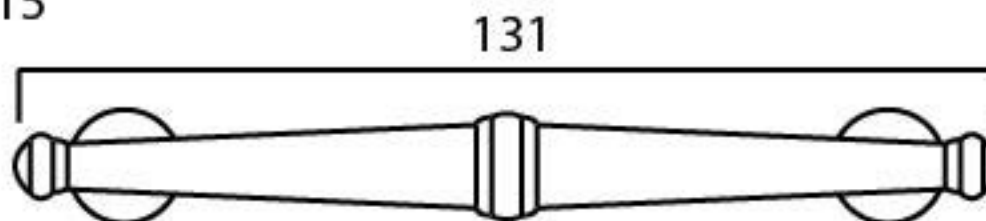

PRODUCT CODE 92084

HANDFORGED
TRADITION L
IRONMONGERY

Due to the hand crafted nature of our products all measurements are approximate and should be used as a guide only