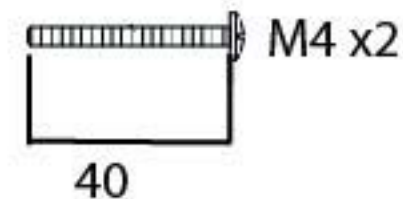

PRODUCT CODE 92084

HANDFORGED
TRADITION L
IRONMONGERY

Due to the hand crafted nature of our products all measurements are approximate and should be used as a guide only