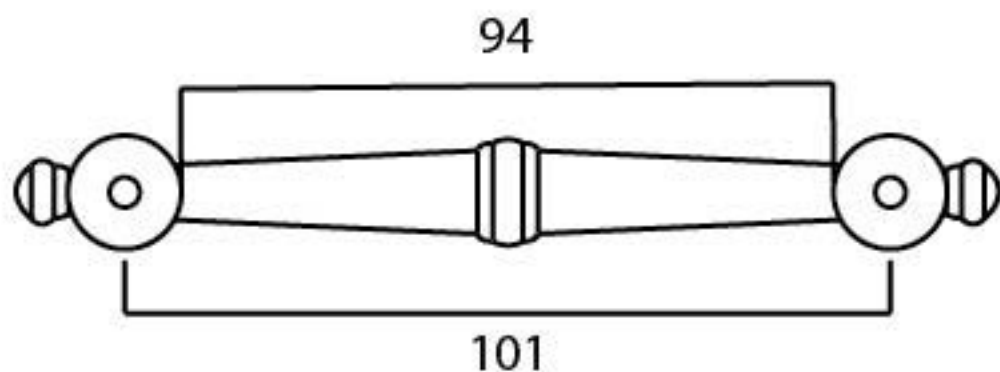

PRODUCT CODE 92084

HANDFORGED
TRADITION L
IRONMONGERY

Due to the hand crafted nature of our products all measurements are approximate and should be used as a guide only