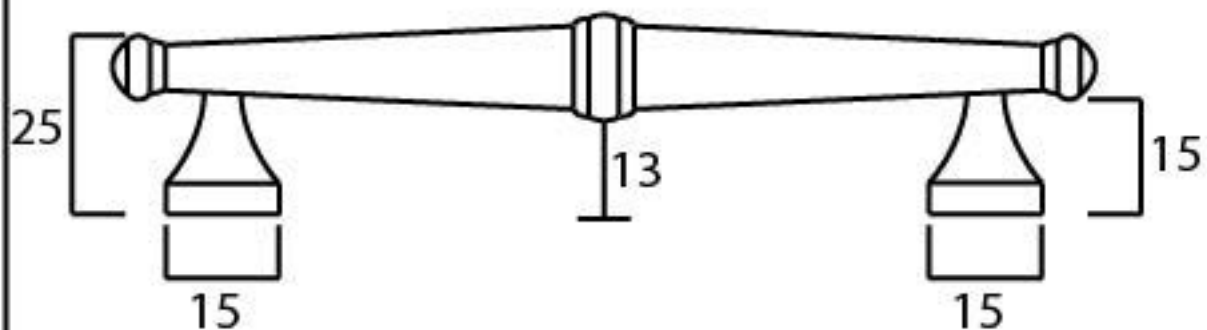

PRODUCT CODE 92084

HANDFORGED
TRADITION L
IRONMONGERY

Due to the hand crafted nature of our products all measurements are approximate and should be used as a guide only