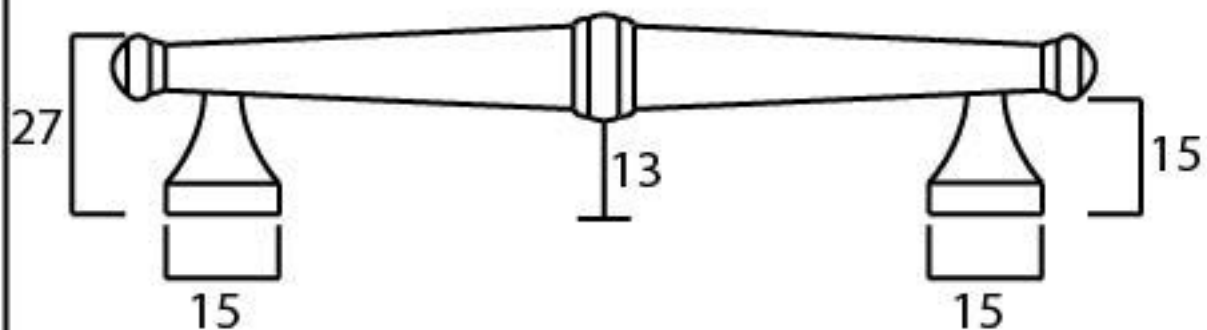

PRODUCT CODE 92089

HANDFORGED  
TRADITION L  
IRONMONGERY

Due to the hand crafted nature of our products all measurements are approximate and should be used as a guide only