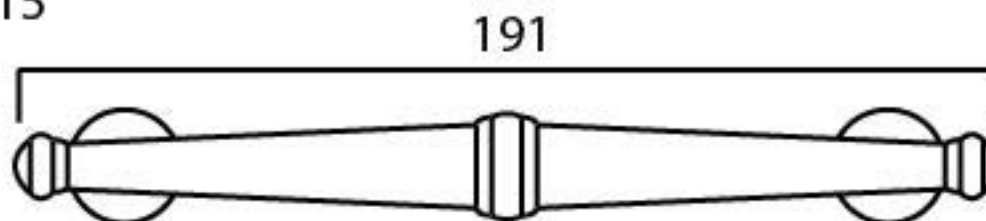

PRODUCT CODE 92089

HANDFORGED  
TRADITION L  
IRONMONGERY

Due to the hand crafted nature of our products all measurements are approximate and should be used as a guide only