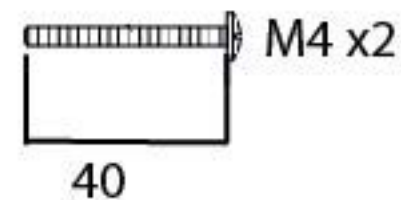

PRODUCT CODE 92089

HANDFORGED  
TRADITION L  
IRONMONGERY

Due to the hand crafted nature of our products all measurements are approximate and should be used as a guide only