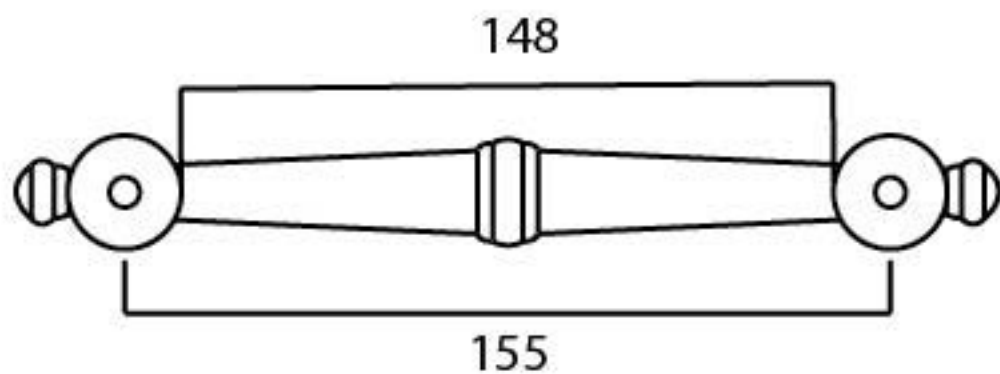

PRODUCT CODE 92089

HANDFORGED  
TRADITION L  
IRONMONGERY

Due to the hand crafted nature of our products all measurements are approximate and should be used as a guide only