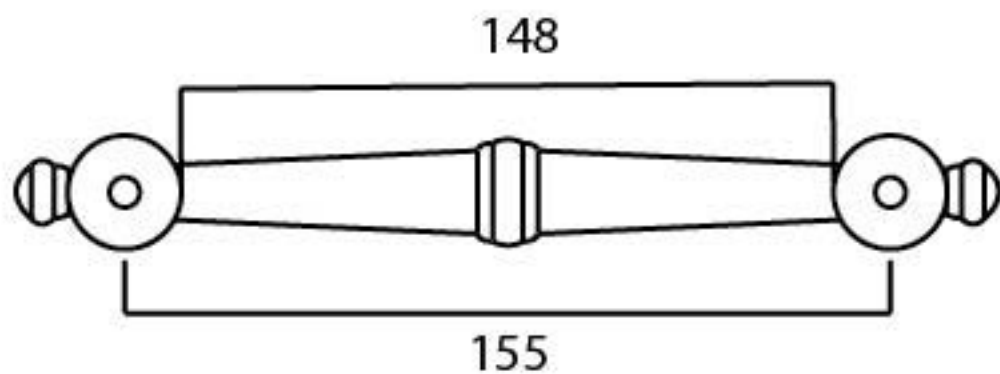

PRODUCT CODE 92090

HANDFORGED
TRADITION L
IRONMONGERY

Due to the hand crafted nature of our products all measurements are approximate and should be used as a guide only