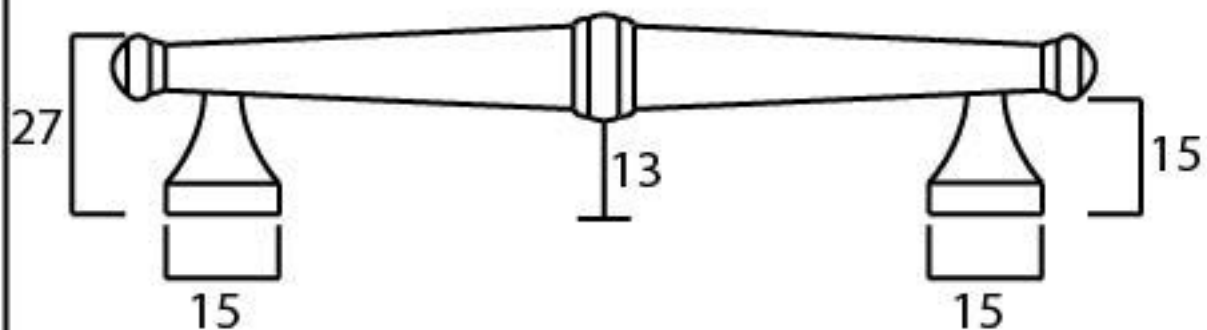

PRODUCT CODE 92090

HANDFORGED
TRADITION L
IRONMONGERY

Due to the hand crafted nature of our products all measurements are approximate and should be used as a guide only