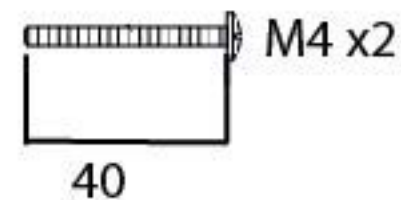

PRODUCT CODE 92090

HANDFORGED
TRADITION L
IRONMONGERY

Due to the hand crafted nature of our products all measurements are approximate and should be used as a guide only