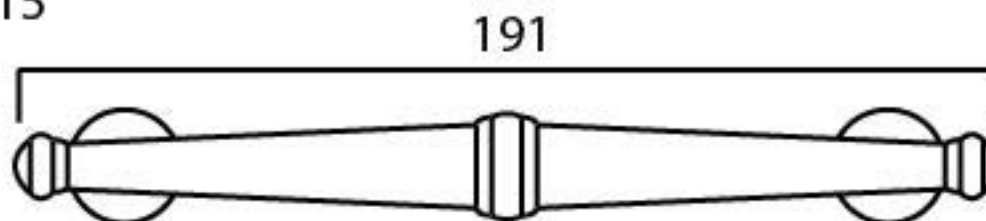

PRODUCT CODE 92090

HANDFORGED
TRADITION L
IRONMONGERY

Due to the hand crafted nature of our products all measurements are approximate and should be used as a guide only