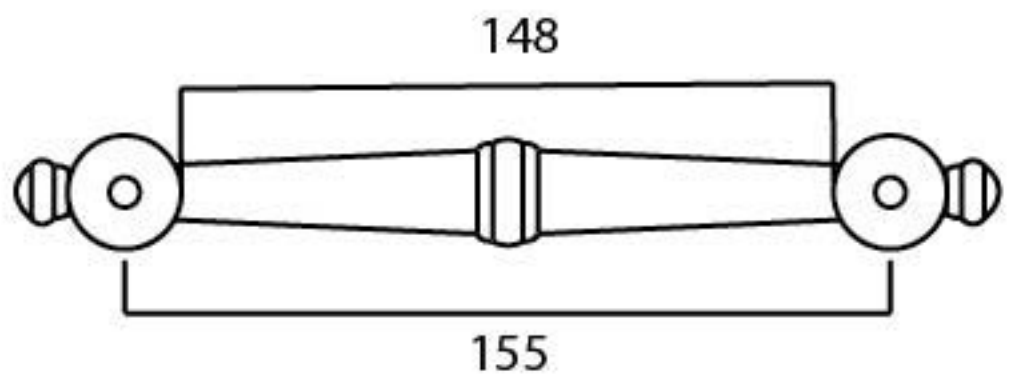

PRODUCT CODE 92091

HANDFORGED
TRADITION L
IRONMONGERY

Due to the hand crafted nature of our products all measurements are approximate and should be used as a guide only