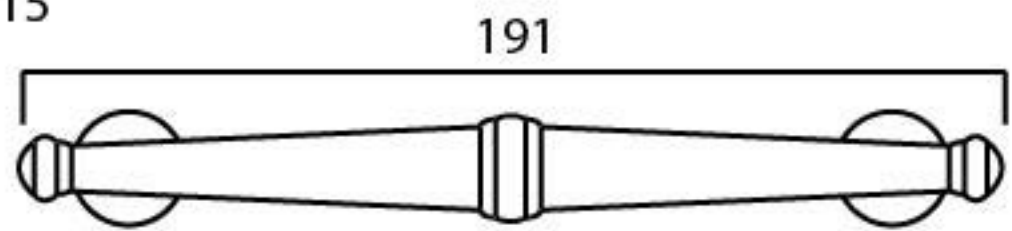

PRODUCT CODE 92091

HANDFORGED
TRADITION L
IRONMONGERY

Due to the hand crafted nature of our products all measurements are approximate and should be used as a guide only