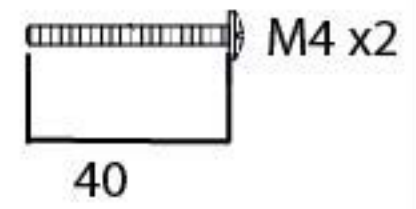

PRODUCT CODE 92091

HANDFORGED
TRADITION L
IRONMONGERY

Due to the hand crafted nature of our products all measurements are approximate and should be used as a guide only