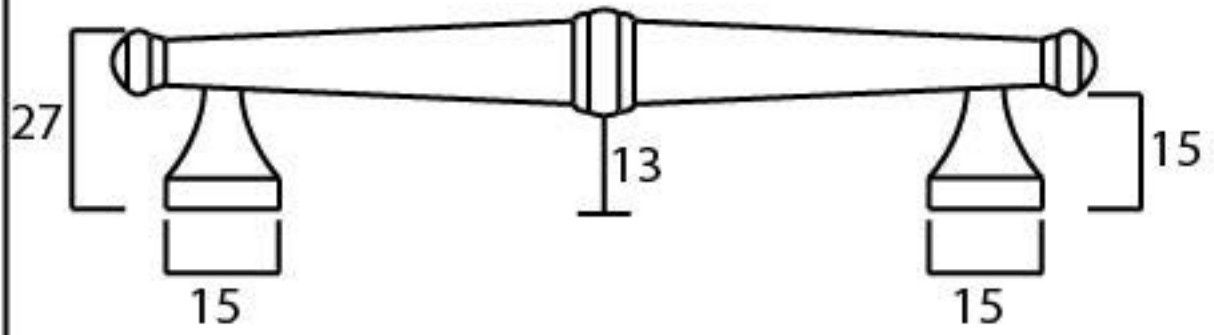

PRODUCT CODE 92091

HANDFORGED
TRADITION L
IRONMONGERY

Due to the hand crafted nature of our products all measurements are approximate and should be used as a guide only