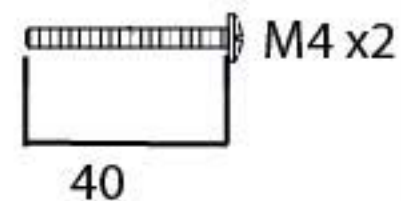

PRODUCT CODE 92095

HANDFORGED
TRADITION L
IRONMONGERY

Due to the hand crafted nature of our products all measurements are approximate and should be used as a guide only