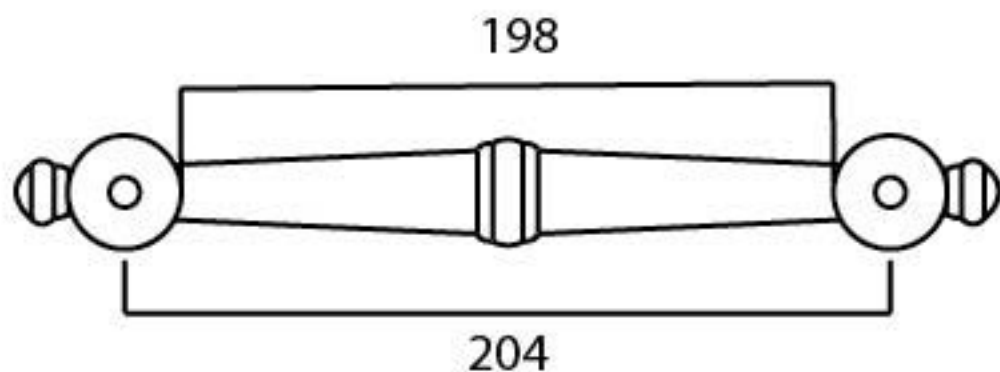

PRODUCT CODE 92095

HANDFORGED
TRADITION L
IRONMONGERY

Due to the hand crafted nature of our products all measurements are approximate and should be used as a guide only