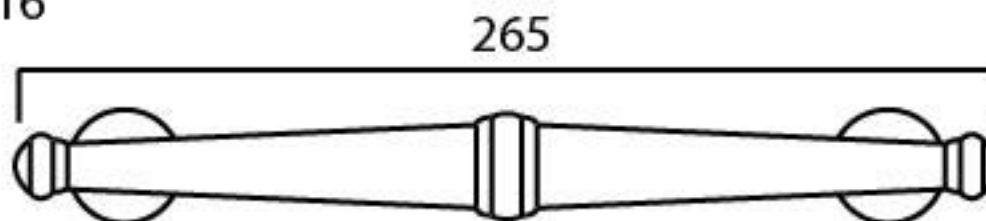

PRODUCT CODE 92095

HANDFORGED
TRADITION L
IRONMONGERY

Due to the hand crafted nature of our products all measurements are approximate and should be used as a guide only