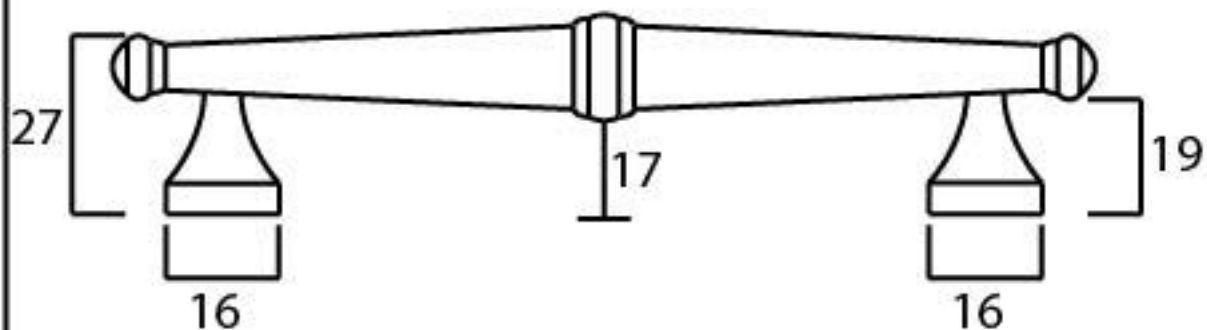

PRODUCT CODE 92095

HANDFORGED
TRADITION L
IRONMONGERY

Due to the hand crafted nature of our products all measurements are approximate and should be used as a guide only