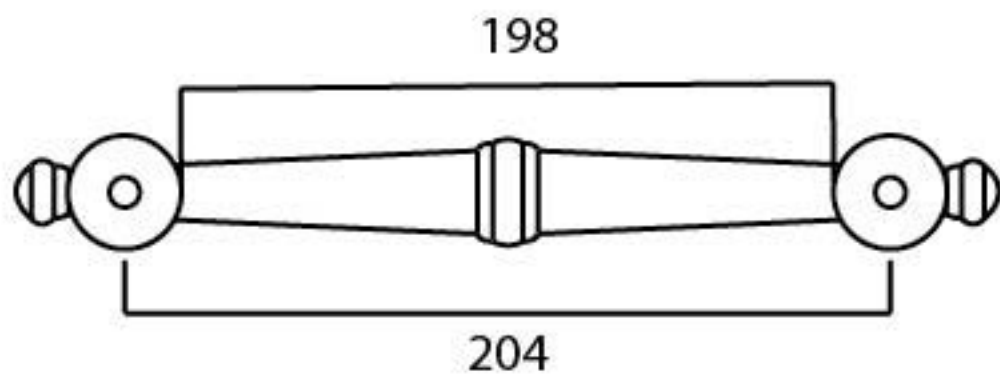

PRODUCT CODE 92096

HANDFORGED
TRADITION L
IRONMONGERY

Due to the hand crafted nature of our products all measurements are approximate and should be used as a guide only