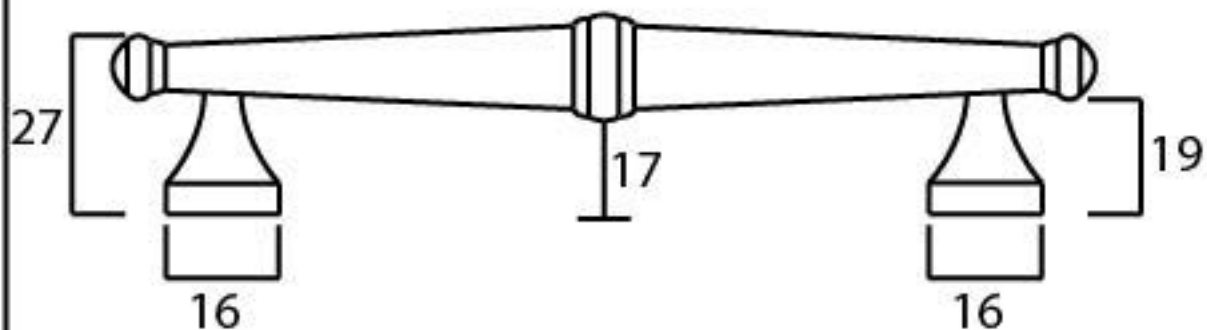

PRODUCT CODE 92096

HANDFORGED
TRADITION L
IRONMONGERY

Due to the hand crafted nature of our products all measurements are approximate and should be used as a guide only