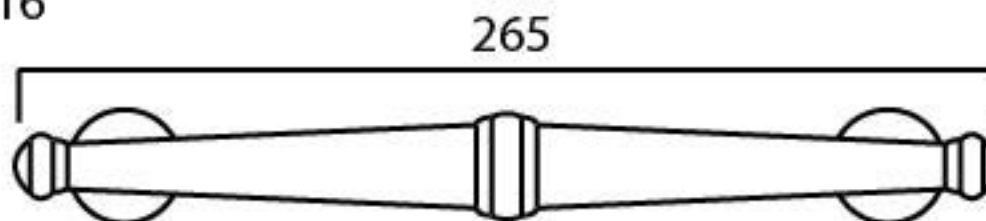

PRODUCT CODE 92096

HANDFORGED
TRADITION L
IRONMONGERY

Due to the hand crafted nature of our products all measurements are approximate and should be used as a guide only