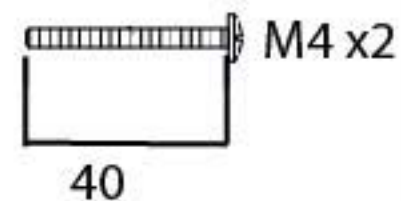

PRODUCT CODE 92096

HANDFORGED
TRADITION L
IRONMONGERY

Due to the hand crafted nature of our products all measurements are approximate and should be used as a guide only