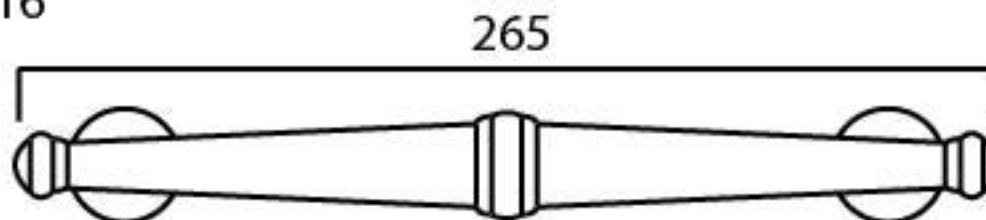

PRODUCT CODE 92097

HANDFORGED
TRADITION L
IRONMONGERY

Due to the hand crafted nature of our products all measurements are approximate and should be used as a guide only