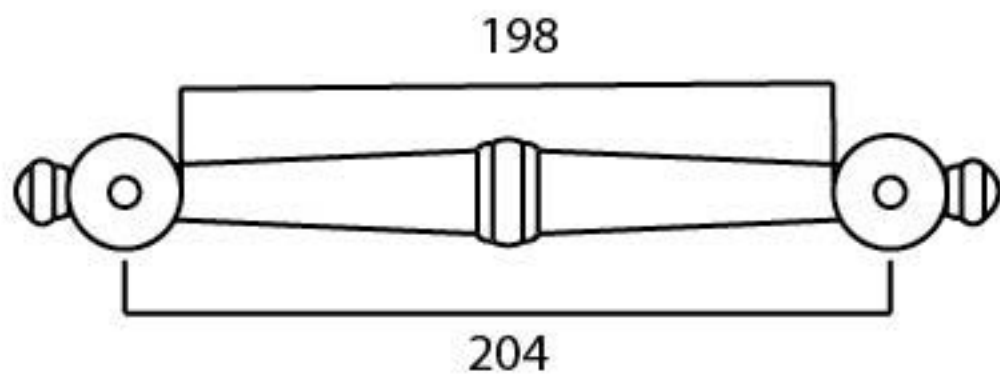

PRODUCT CODE 92097

HANDFORGED
TRADITION L
IRONMONGERY

Due to the hand crafted nature of our products all measurements are approximate and should be used as a guide only