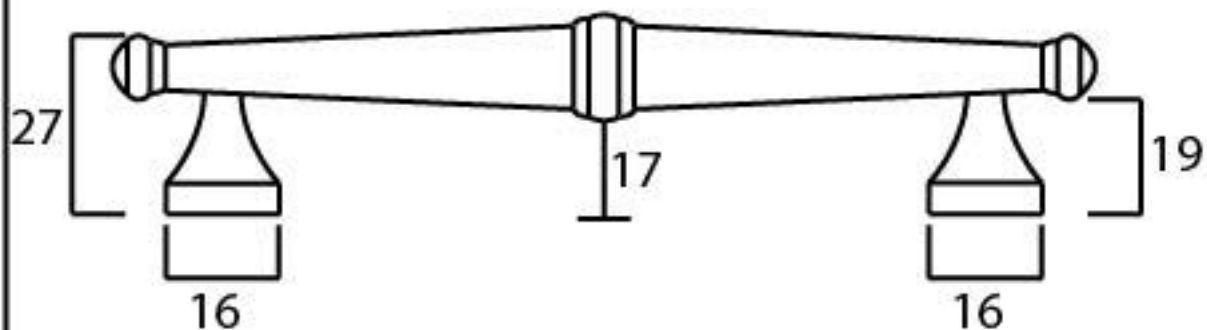

PRODUCT CODE 92097

HANDFORGED
TRADITION L
IRONMONGERY

Due to the hand crafted nature of our products all measurements are approximate and should be used as a guide only