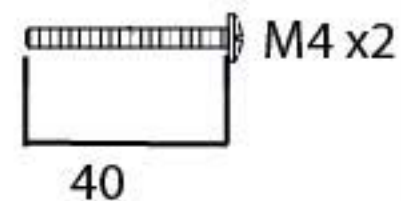

PRODUCT CODE 92097

HANDFORGED
TRADITION L
IRONMONGERY

Due to the hand crafted nature of our products all measurements are approximate and should be used as a guide only