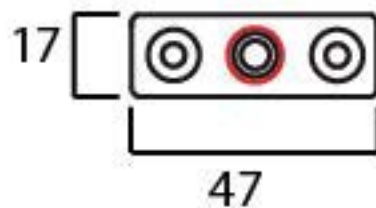

PRODUCT CODE 92105

Gauge 8 x 3/4" CS

HANDFORGED  
TRADITION L  
IRONMONGERY

Due to the hand crafted nature of our products all measurements are approximate and should be used as a guide only