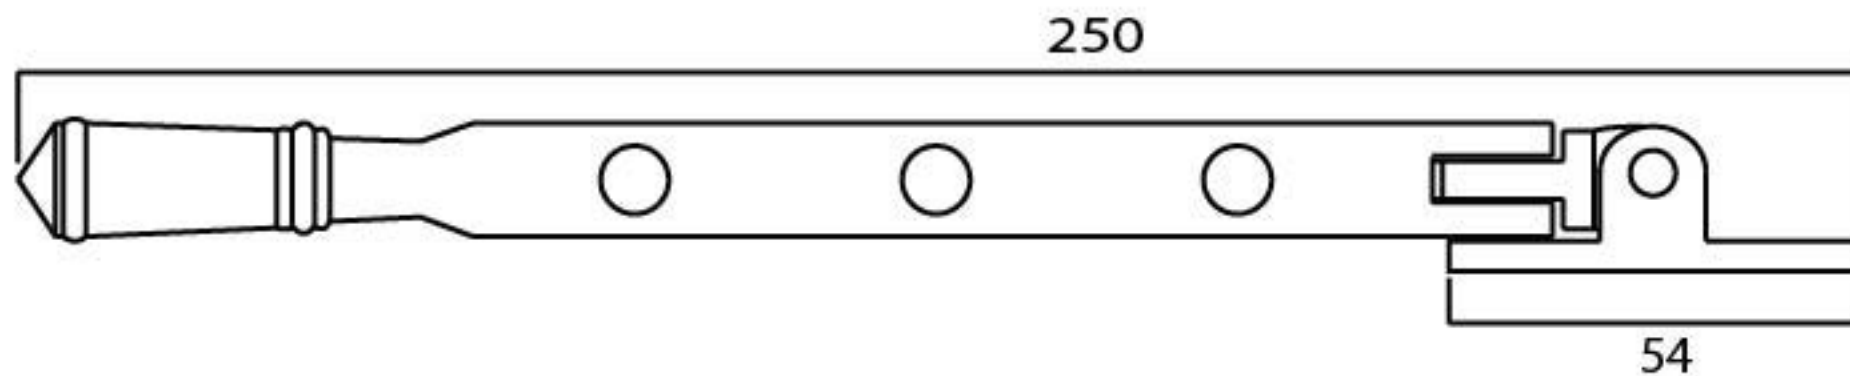

PRODUCT CODE 92105

Gauge 8 x 3/4" CS

HANDFORGED  
TRADITION L  
IRONMONGERY

Due to the hand crafted nature of our products all measurements are approximate and should be used as a guide only