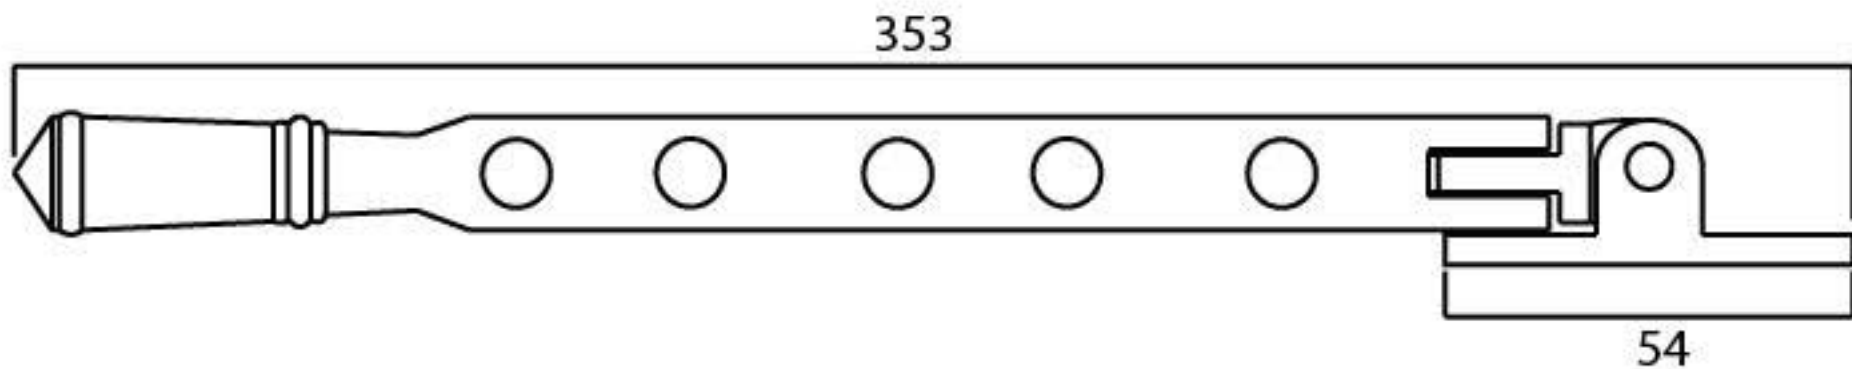

PRODUCT CODE 92107

 x 6  
Gauge 8 x 3/4" CS

HANDFORGED  
TRADITION L  
IRONMONGERY

Due to the hand crafted nature of our products all measurements are approximate and should be used as a guide only