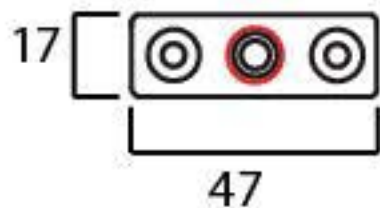

PRODUCT CODE 92107

 x 6  
Gauge 8 x 3/4" CS

HANDFORGED  
TRADITION L  
IRONMONGERY

Due to the hand crafted nature of our products all measurements are approximate and should be used as a guide only