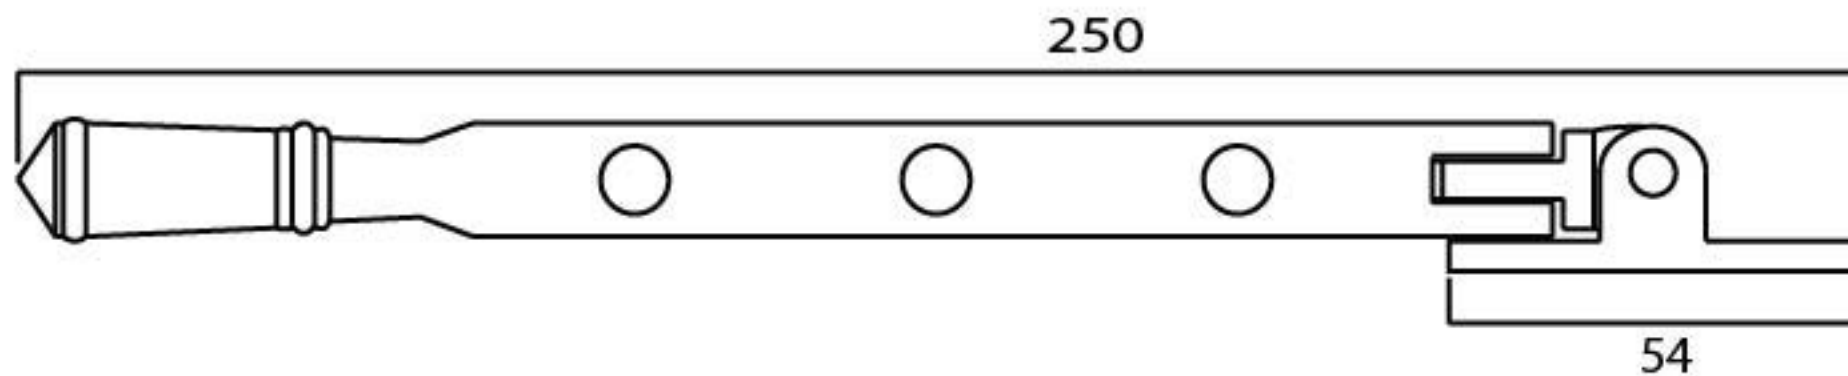

PRODUCT CODE 92108

 x 6  
Gauge 8 x 3/4" CS

HANDFORGED  
TRADITION L  
IRONMONGERY

Due to the hand crafted nature of our products all measurements are approximate and should be used as a guide only