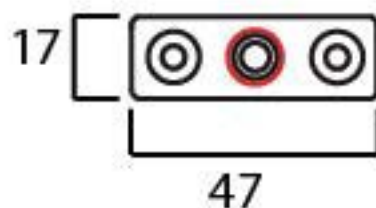

PRODUCT CODE 92108

 x 6  
Gauge 8 x 3/4" CS

HANDFORGED  
TRADITION L  
IRONMONGERY

Due to the hand crafted nature of our products all measurements are approximate and should be used as a guide only