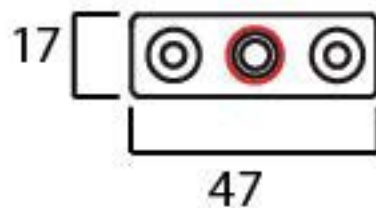

PRODUCT CODE 92110

Gauge 8 x 3/4" CS

HANDFORGED
TRADITION L
IRONMONGERY

Due to the hand crafted nature of our products all measurements are approximate and should be used as a guide only