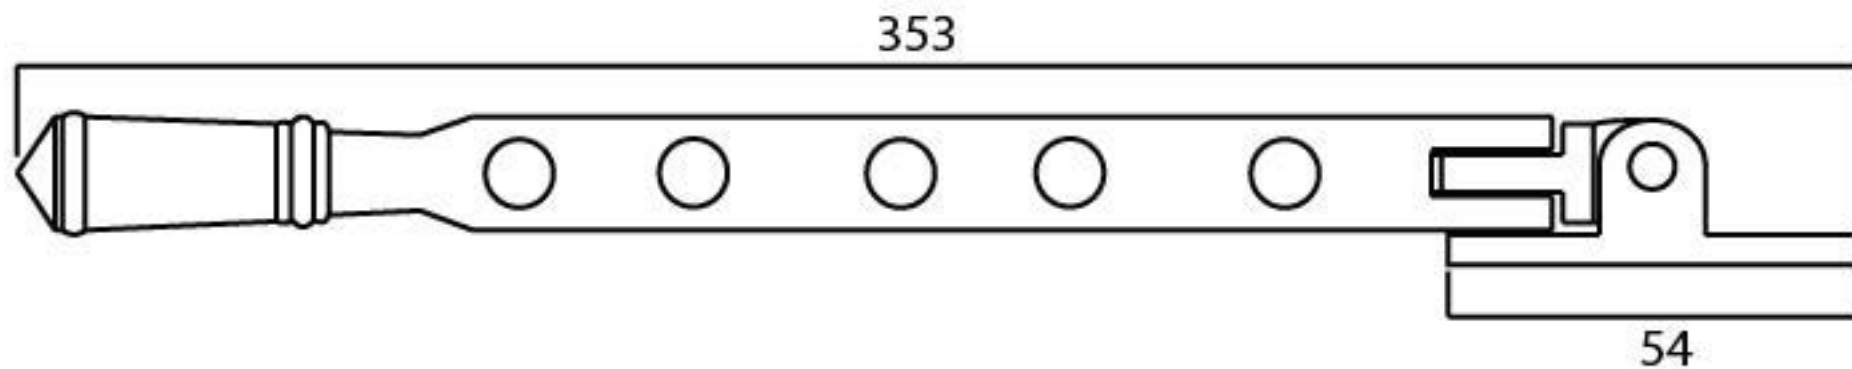

PRODUCT CODE 92110

Gauge 8 x 3/4" CS

HANDFORGED
TRADITION L
IRONMONGERY

Due to the hand crafted nature of our products all measurements are approximate and should be used as a guide only