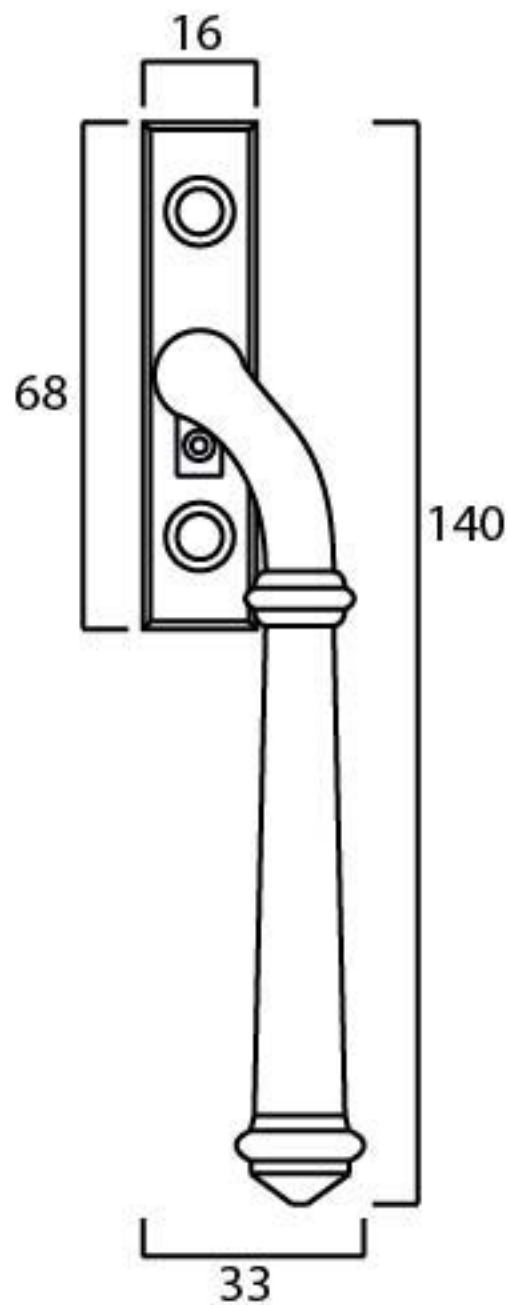

PRODUCT CODE 92112

M5 x 40 Machine Screws

HANDFORGED
TRADITION L
IRONMONGERY

Due to the hand crafted nature of our products all measurements are approximate and should be used as a guide only