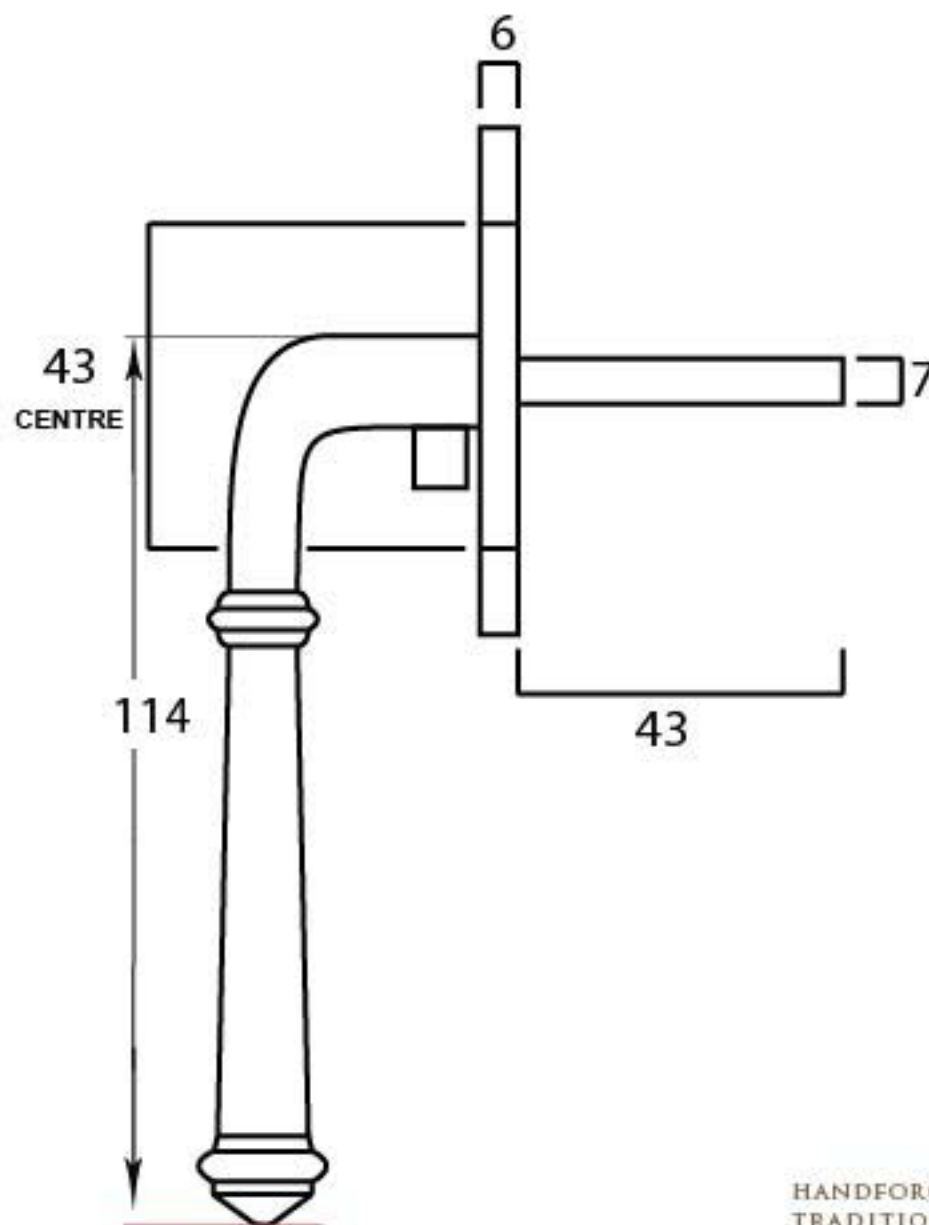

PRODUCT CODE 92112

M5 x 40 Machine Screws

HANDFORGED
TRADITION L
IRONMONGERY

Due to the hand crafted nature of our products all measurements are approximate and should be used as a guide only