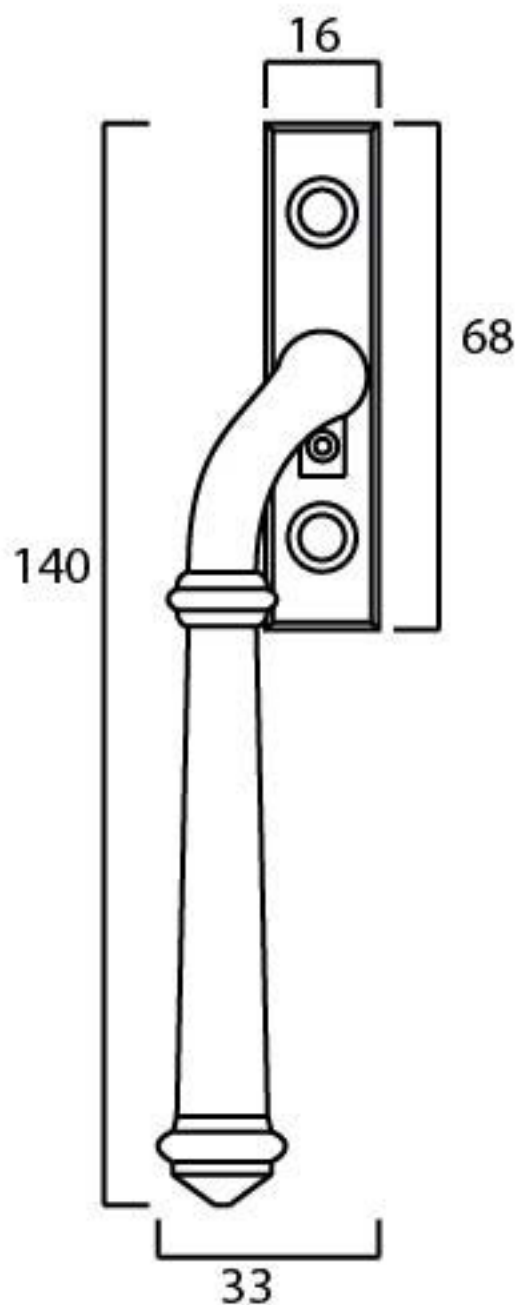

PRODUCT CODE 92113

M5 x 40 Machine Screws

HANDFORGED
TRADITION L
IRONMONGERY

Due to the hand crafted nature of our products all measurements are approximate and should be used as a guide only