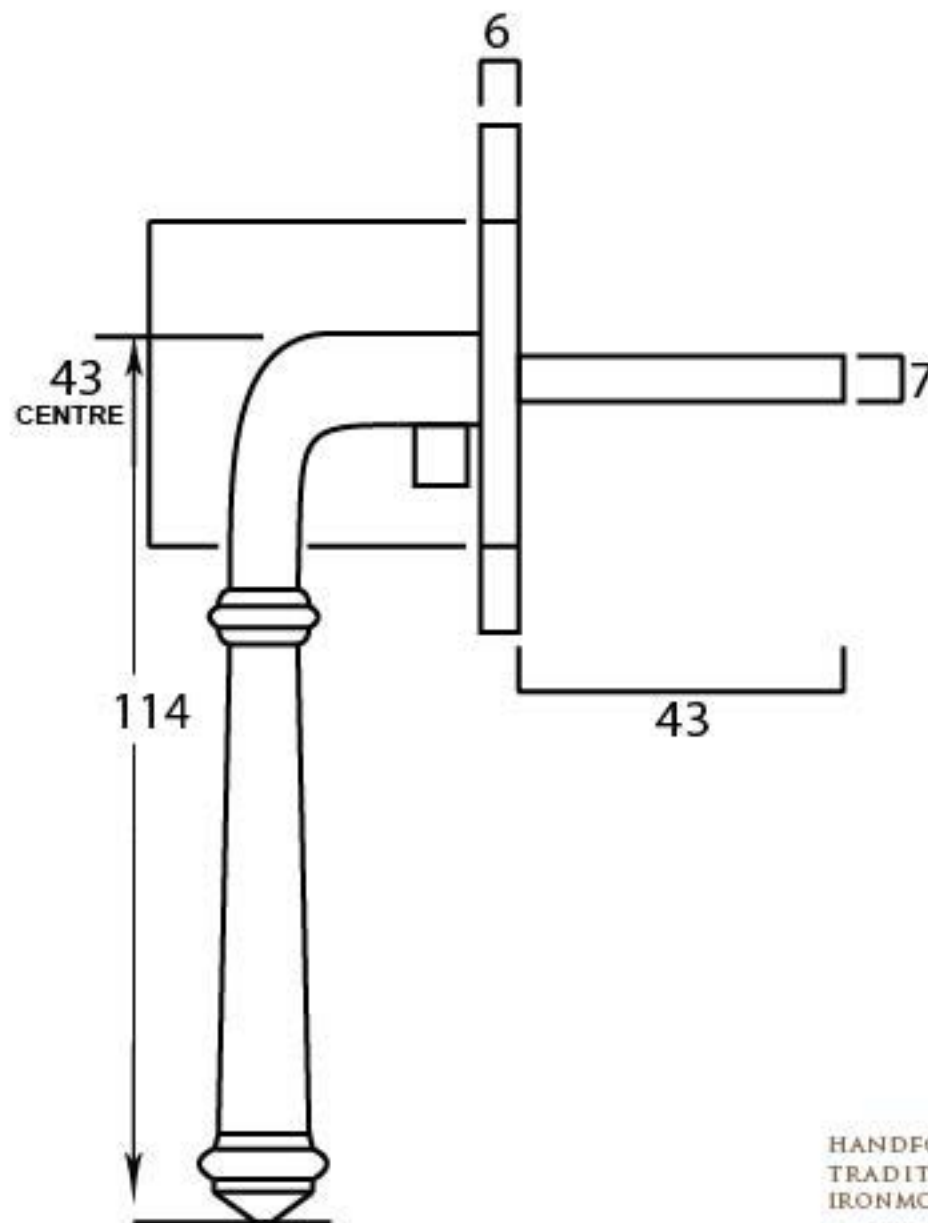

PRODUCT CODE 92113

M5 x 40 Machine Screws

HANDFORGED
TRADITION L
IRONMONGERY

Due to the hand crafted nature of our products all measurements are approximate and should be used as a guide only