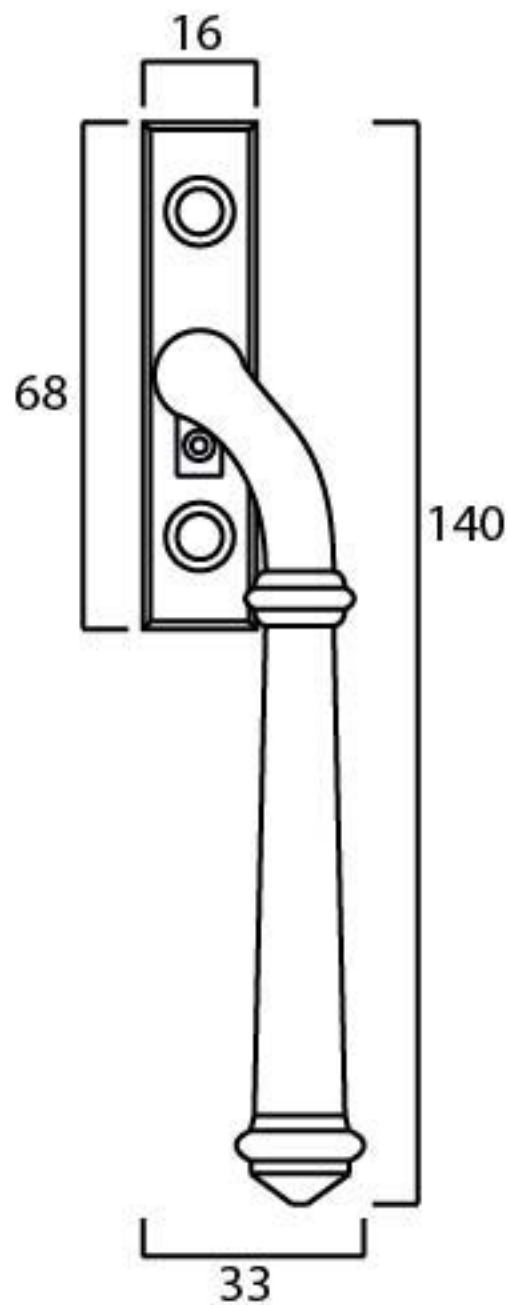

PRODUCT CODE 92114

M5 x 40 Machine Screws

HANDFORGED  
TRADITION L  
IRONMONGERY

Due to the hand crafted nature of our products all measurements are approximate and should be used as a guide only