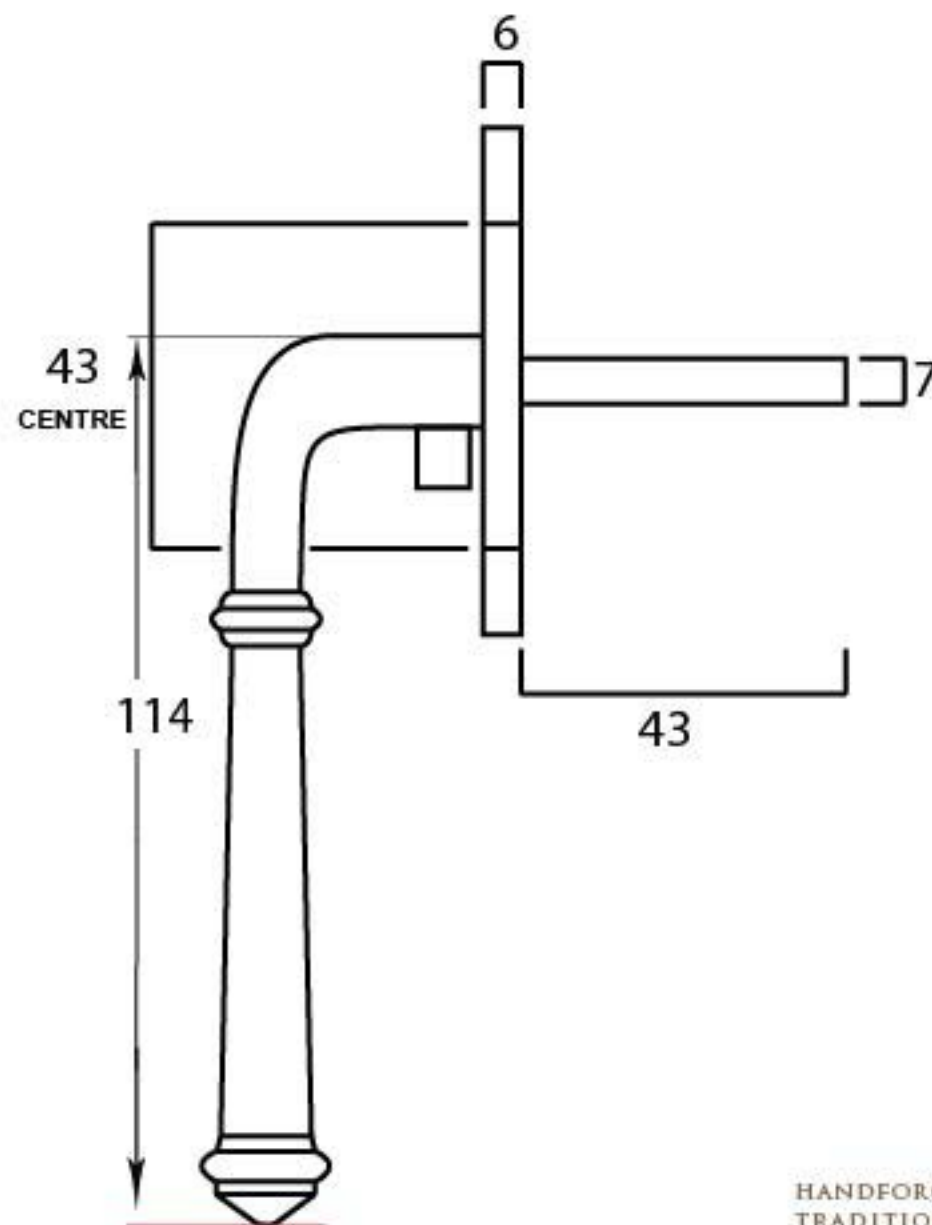

PRODUCT CODE 92114

M5 x 40 Machine Screws

HANDFORGED  
TRADITION L  
IRONMONGERY

Due to the hand crafted nature of our products all measurements are approximate and should be used as a guide only