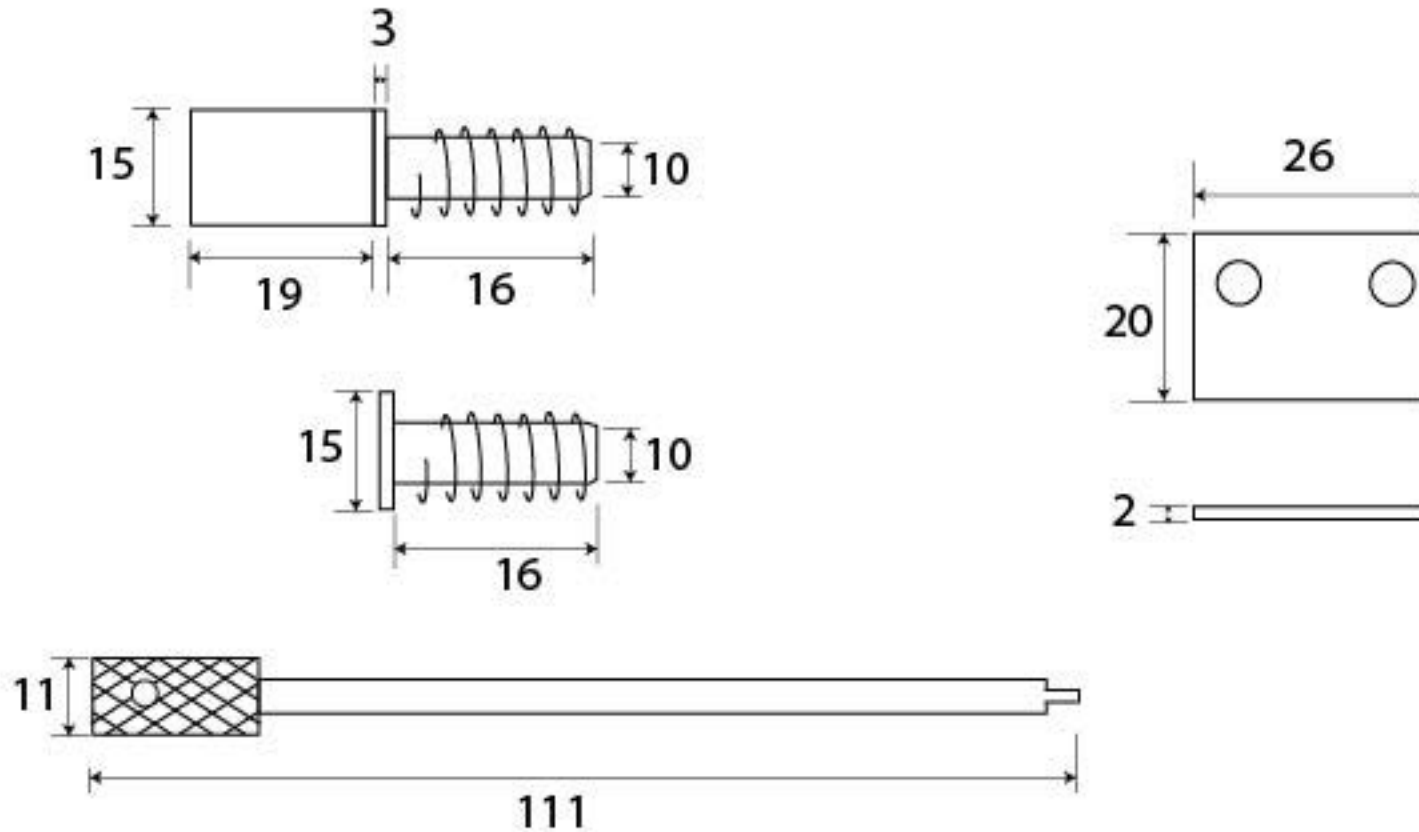

PRODUCT CODE 92135

HANDFORGED  
TRADITIONAL  
IRON MONGERY

Due to the hand crafted nature of our products all measurements are approximate and should be used as a guide only