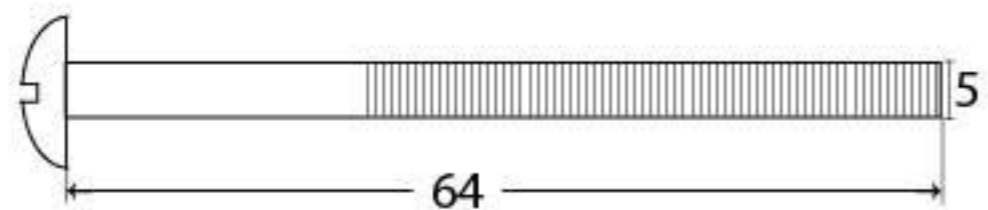

PRODUCT CODE 92136

HANDFORGED
TRADITIONAL
IRONMONGERY

Due to the hand crafted nature of our products all measurements are approximate and should be used as a guide only