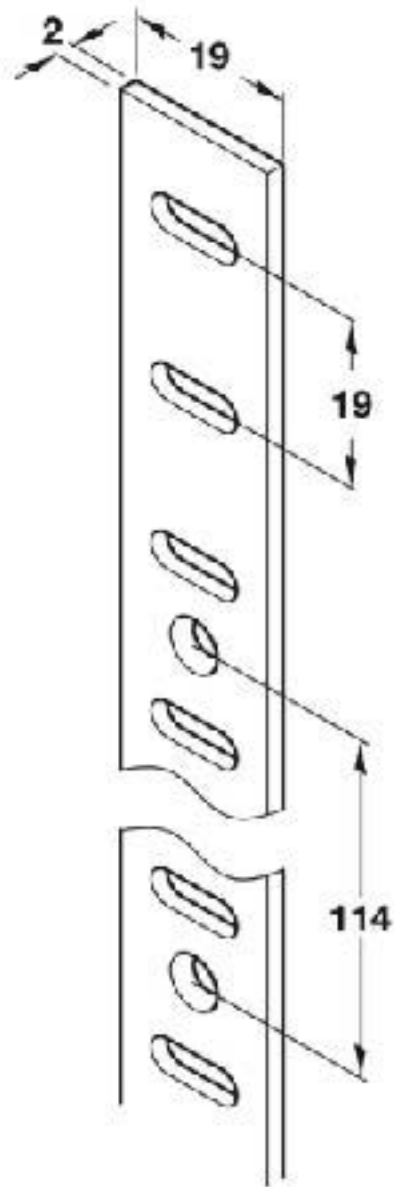

PRODUCT CODE 92137

HANDFORGED  
TRADITIONAL  
IRONMONGERY

Due to the hand crafted nature of our products all measurements are approximate and should be used as a guide only