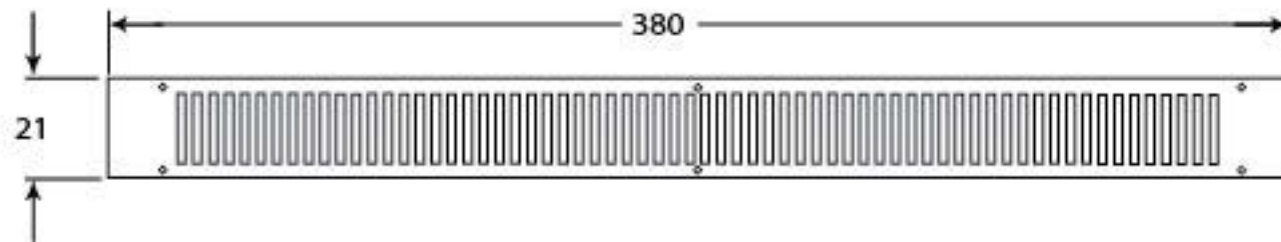

PRODUCT CODE 92145

HANDFORGED  
TRADITIONAL  
IRON MONGERY

Due to the hand crafted nature of our products all measurements are approximate and should be used as a guide only