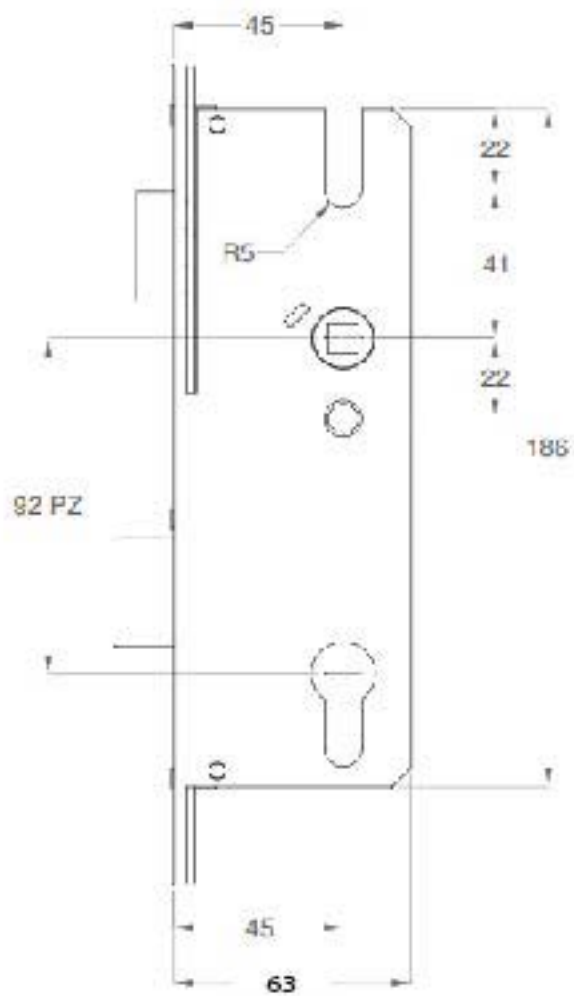

# PRODUCT CODE 92146

HANDFORGED  
TRADITIONAL  
IRONMONGERY