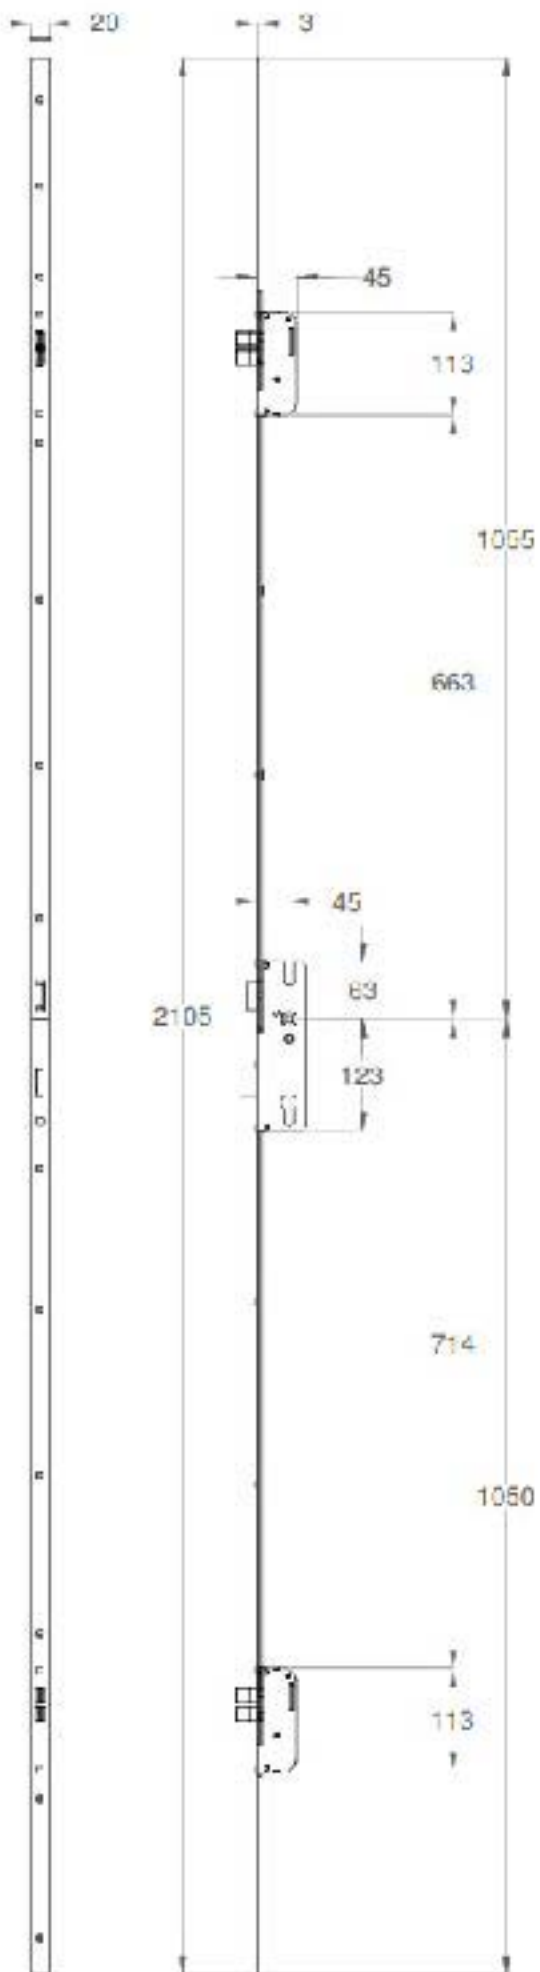

# PRODUCT CODE 92146

HANDFORGED  
TRADITIONAL  
IRONMONGERY