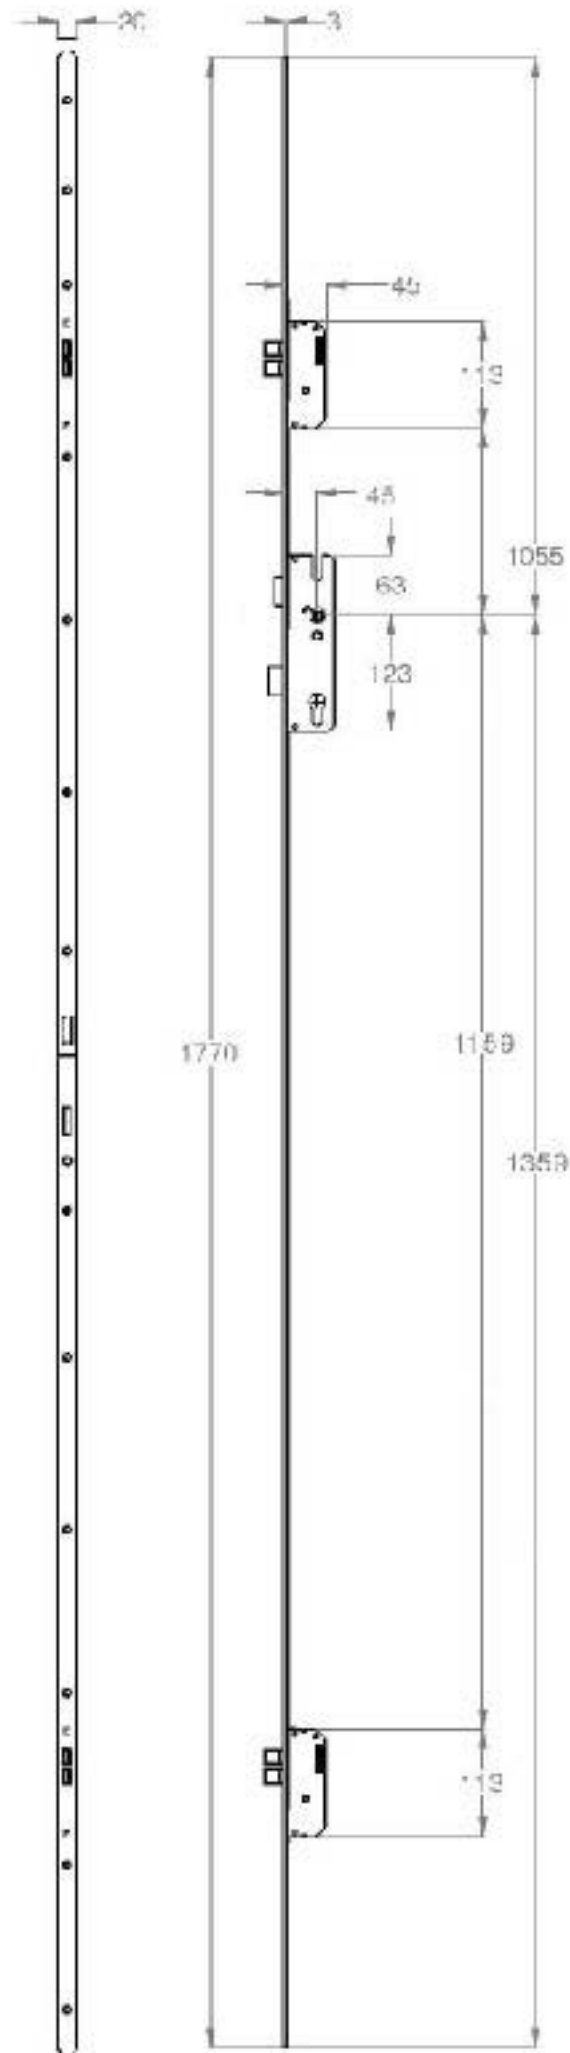

# PRODUCT CODE 92147

HANDFORGED  
TRADITIONAL  
IRONMONGERY

Due to the hand crafted nature of our products all measurements are approximate and should be used as a guide only