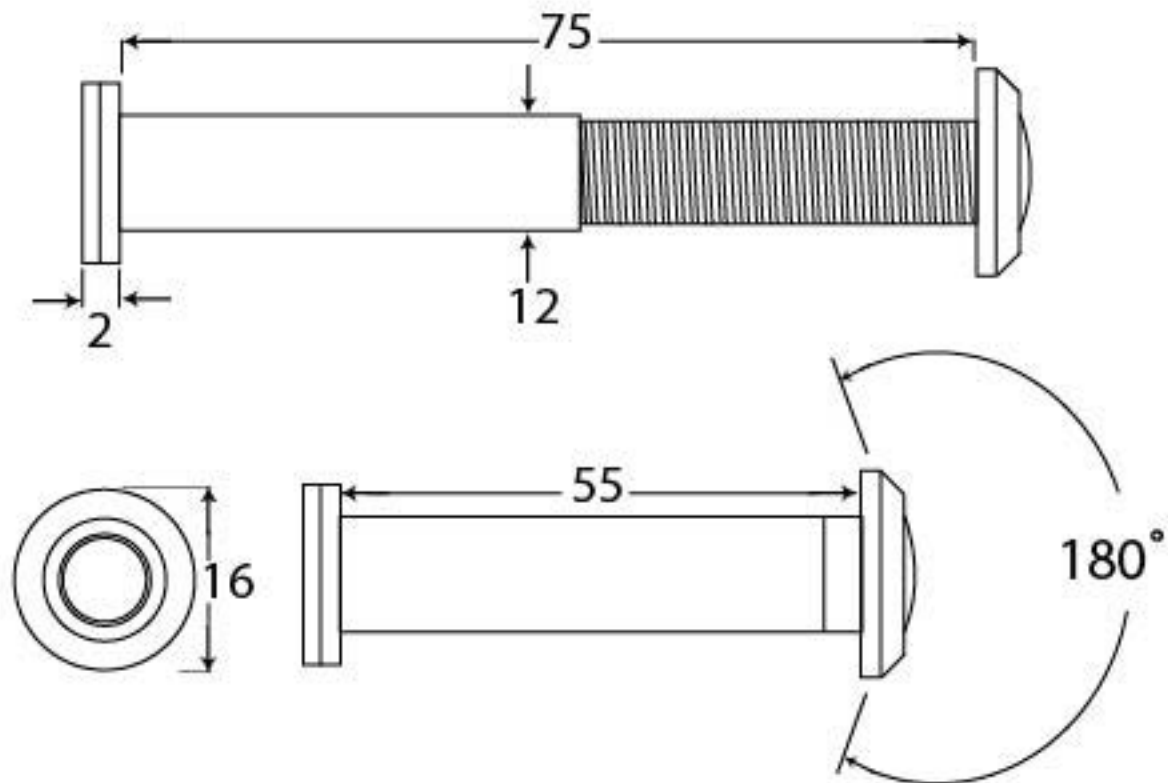

PRODUCT CODE 92150

HANDFORGED
TRADITIONAL
IRON MONGERY

Due to the hand crafted nature of our products all measurements are approximate and should be used as a guide only