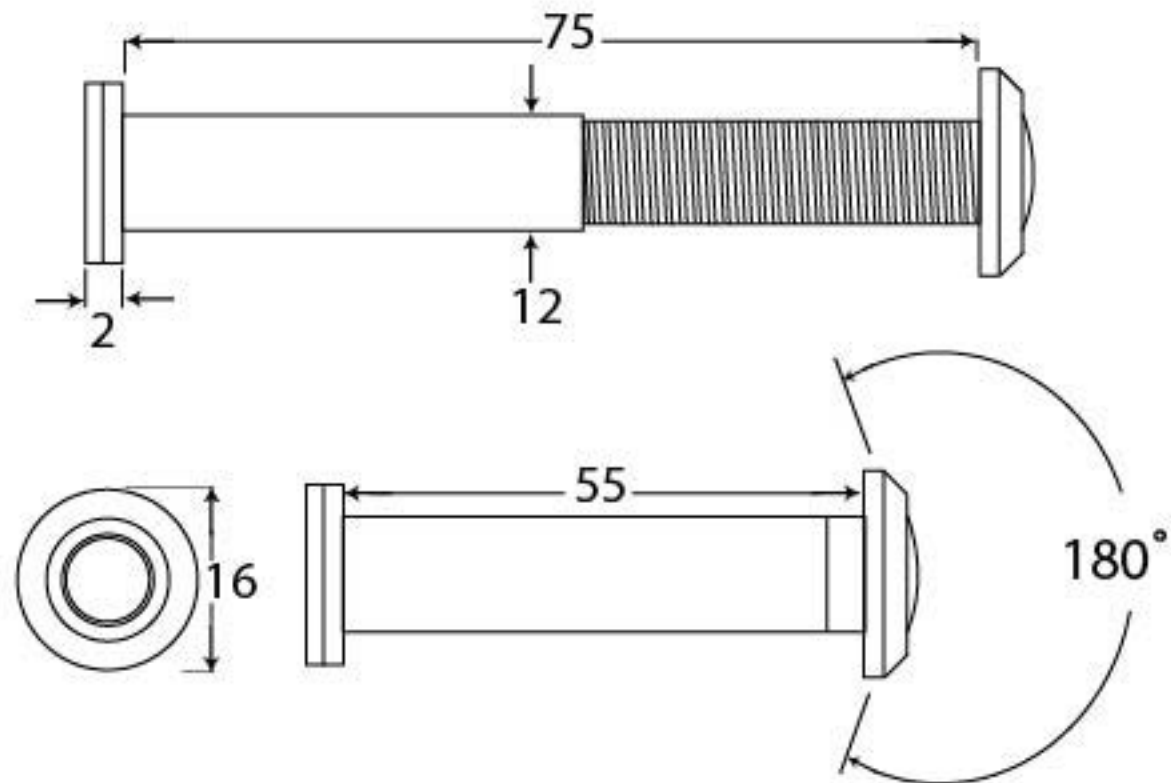

PRODUCT CODE 92151

HANDFORGED
TRADITIONAL
IRON MONGERY

Due to the hand crafted nature of our products all measurements are approximate and should be used as a guide only