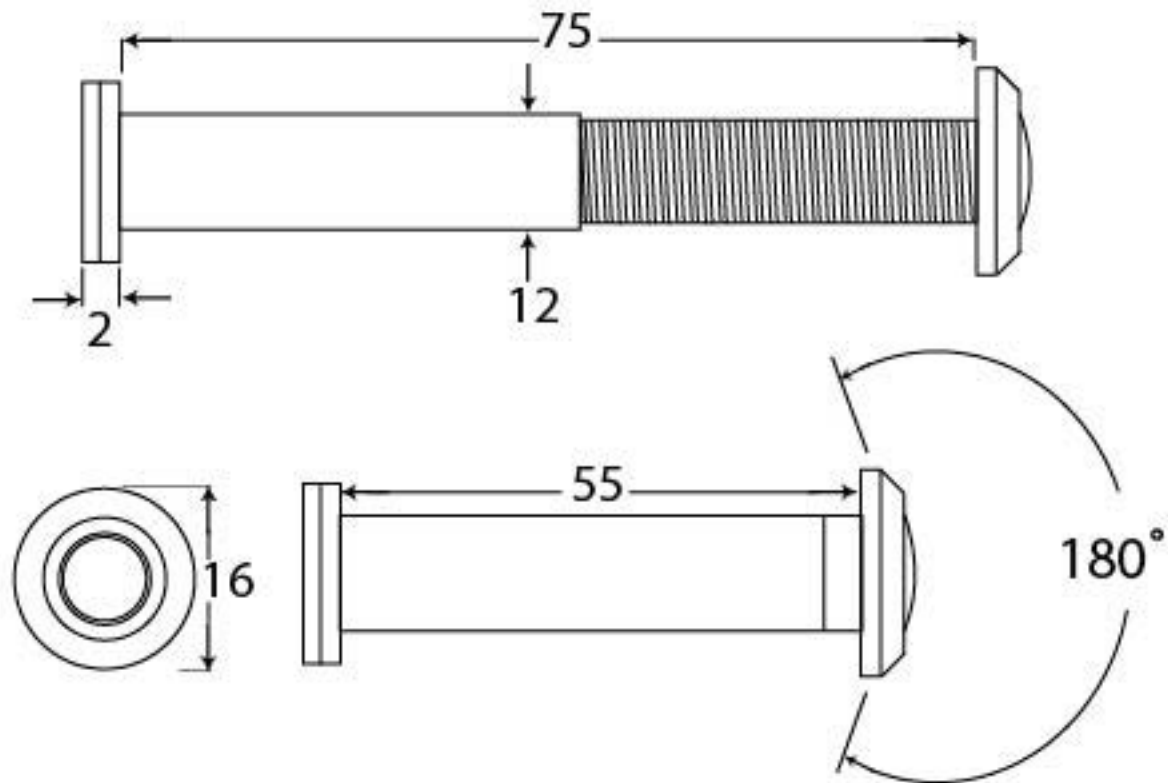

PRODUCT CODE 92152

HANDFORGED  
TRADITIONAL  
IRON MONGERY

Due to the hand crafted nature of our products all measurements are approximate and should be used as a guide only