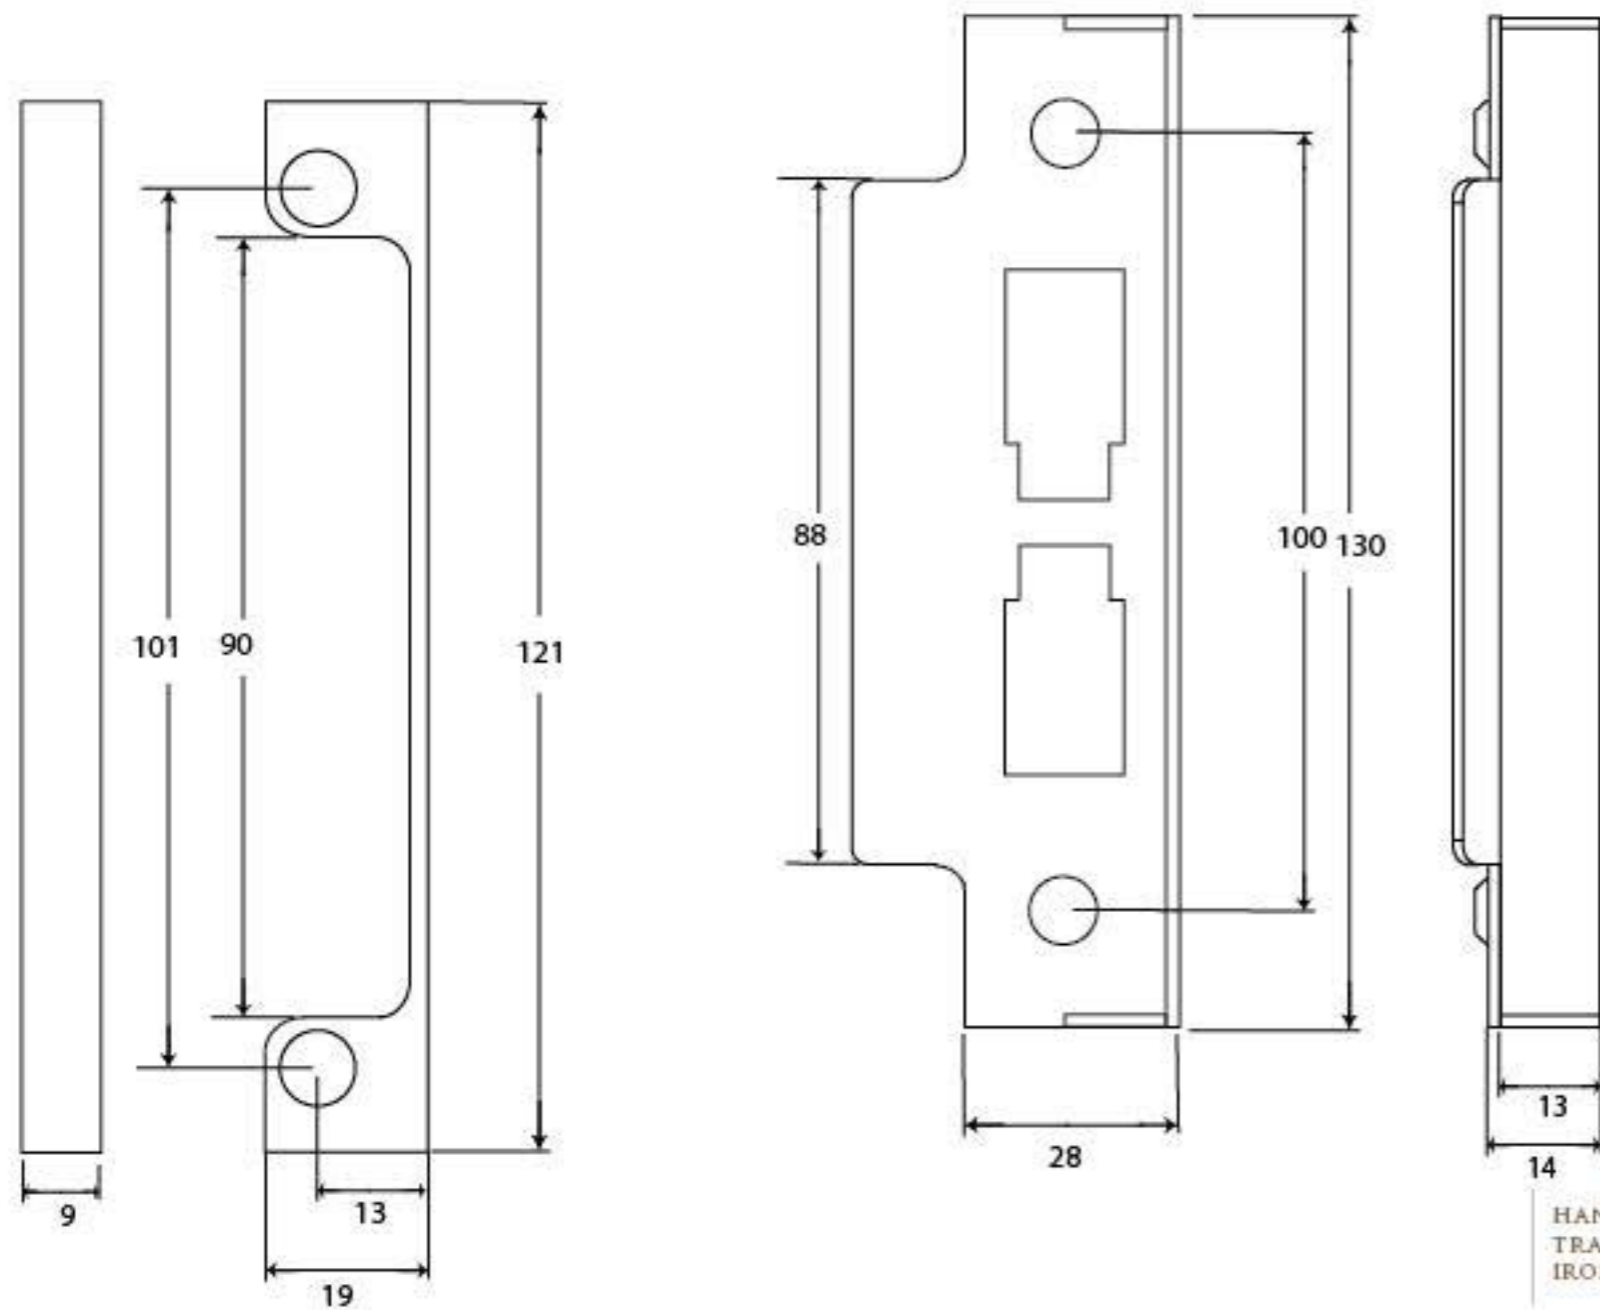

PRODUCT CODE 92153

HANDFORGED
TRADITIONAL
IRONMONGERY

Due to the hand crafted nature of our products all measurements are approximate and should be used as a guide only