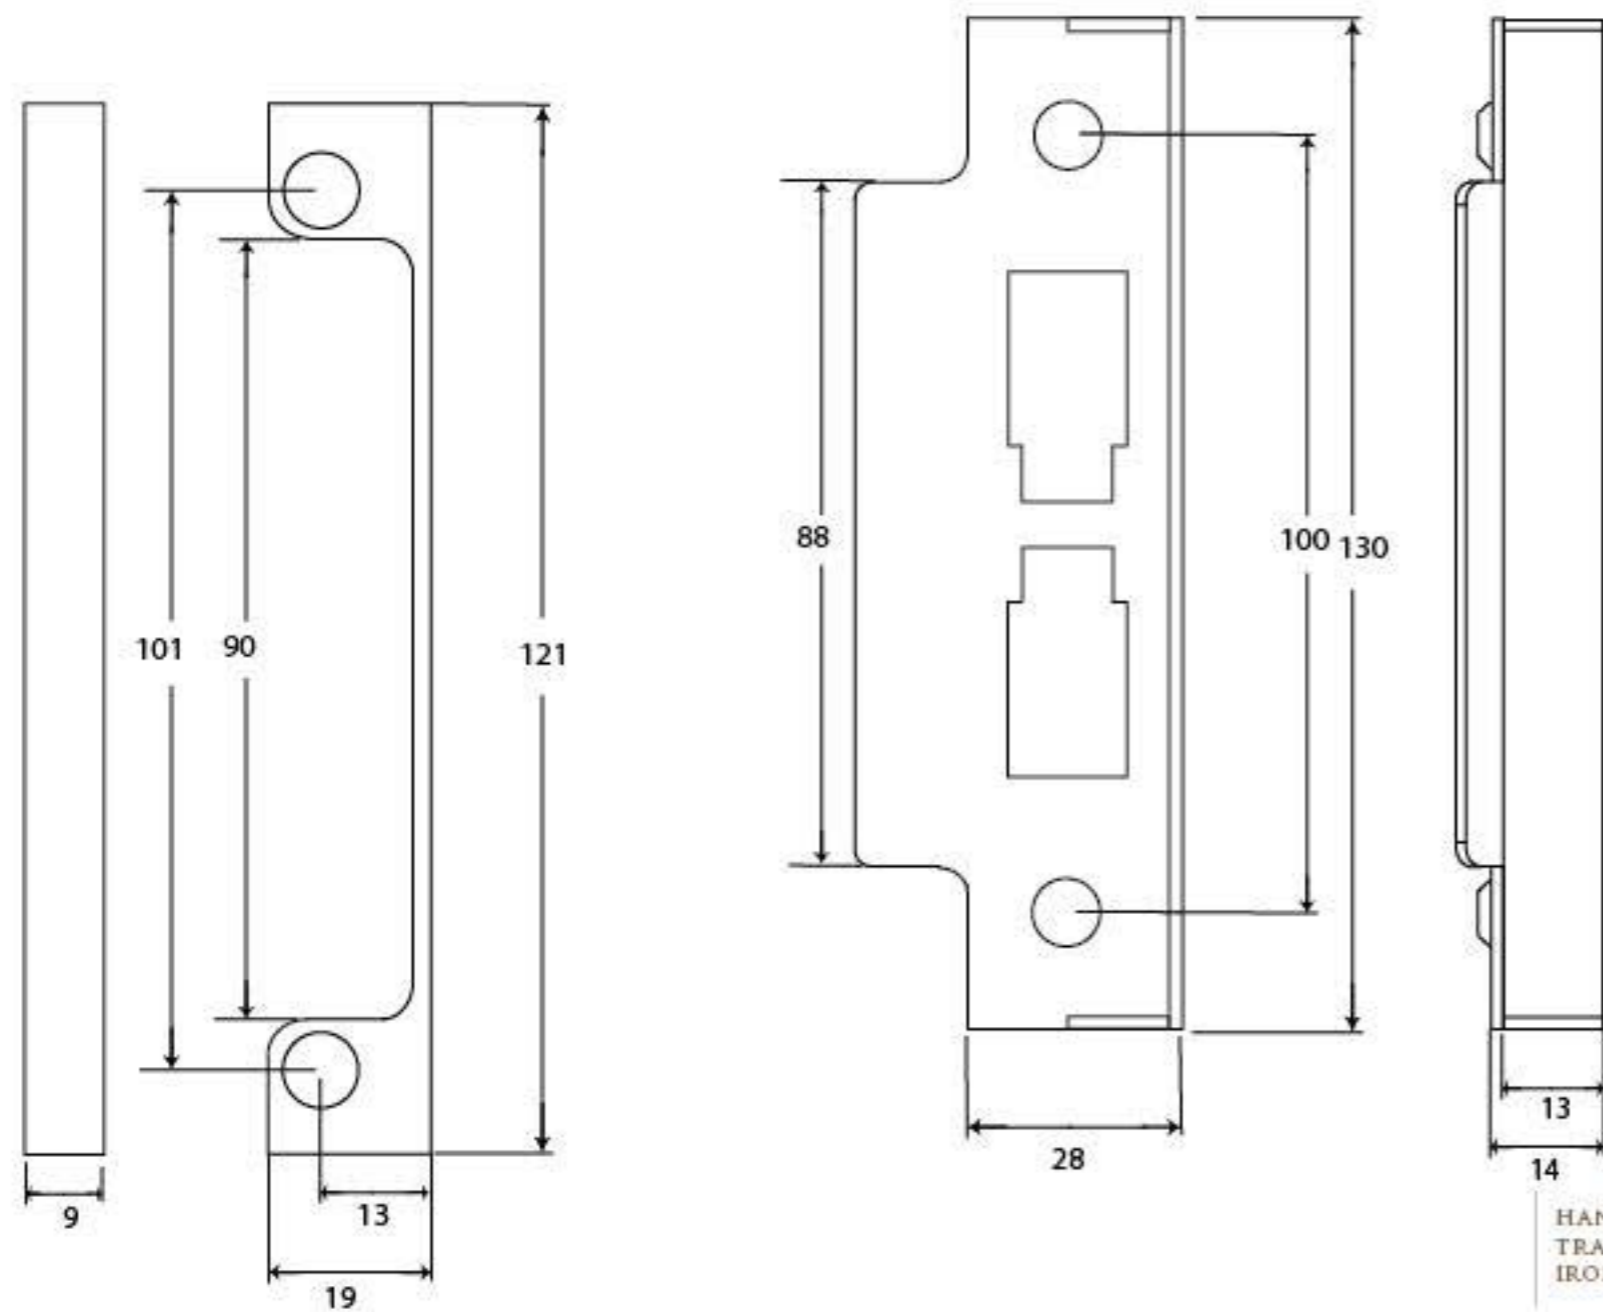

PRODUCT CODE 92154

HANDFORGED  
TRADITIONAL  
IRONMONGERY

Due to the hand crafted nature of our products all measurements are approximate and should be used as a guide only