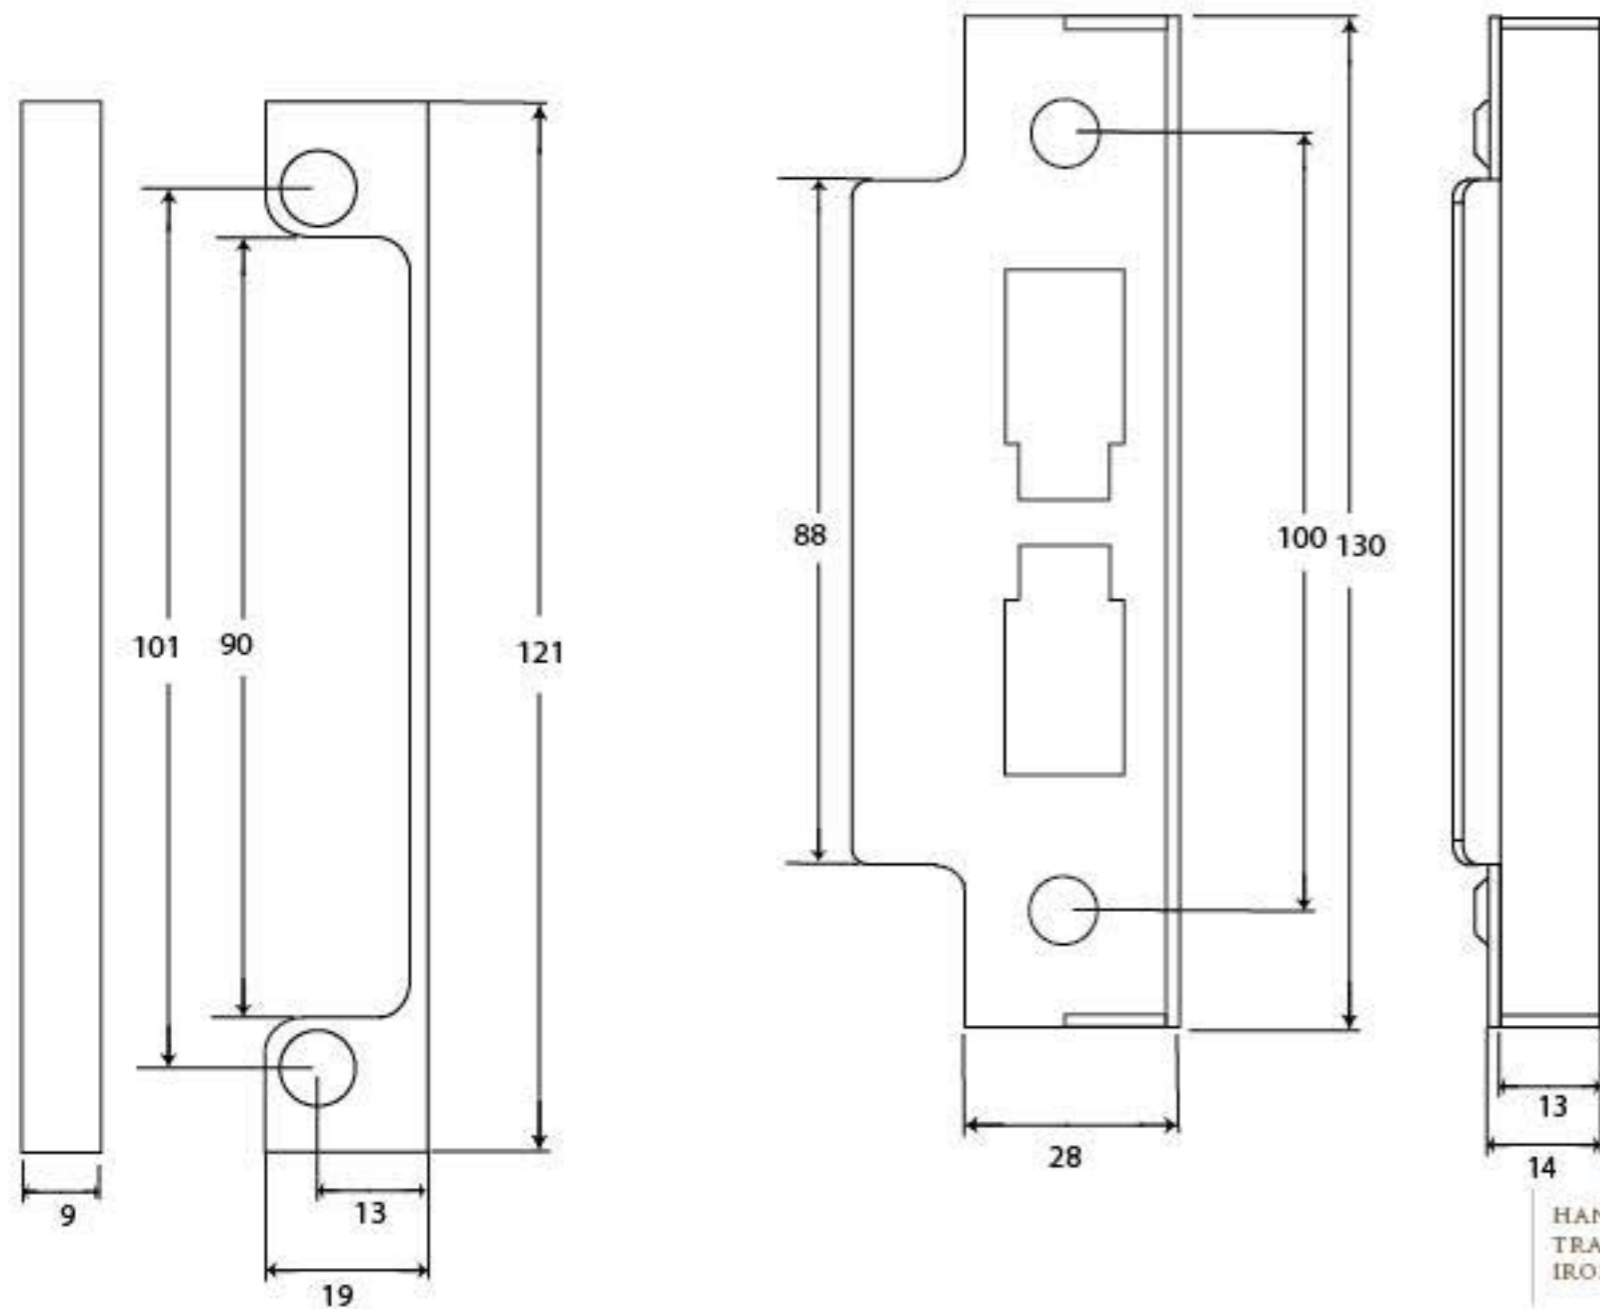

PRODUCT CODE 92155

HANDFORGED
TRADITIONAL
IRONMONGERY

Due to the hand crafted nature of our products all measurements are approximate and should be used as a guide only