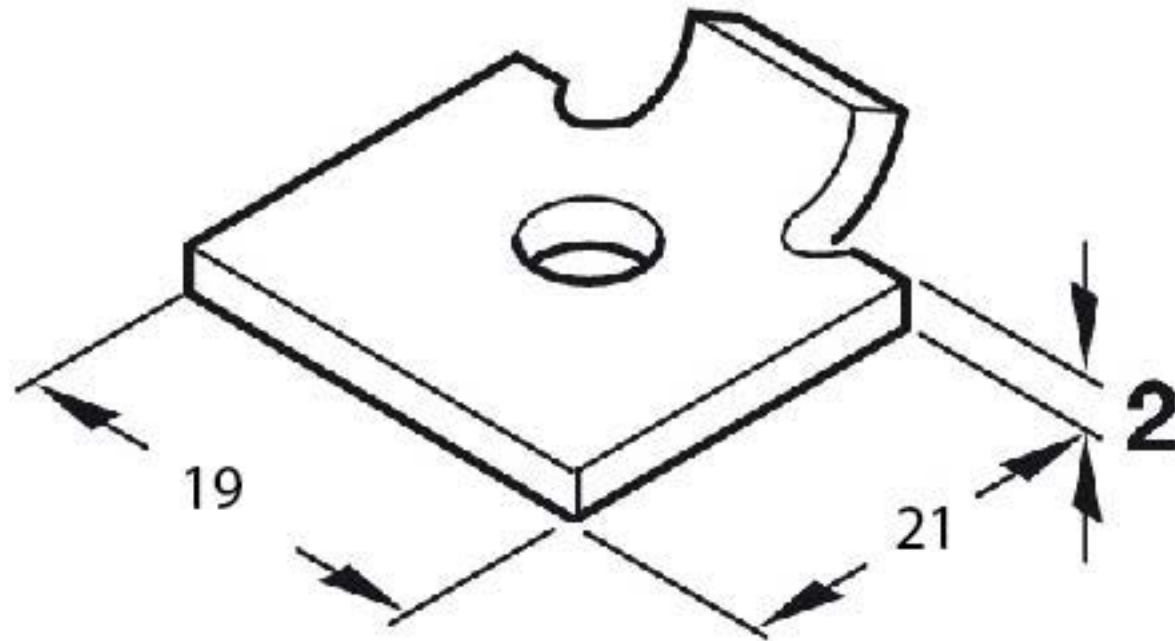

PRODUCT CODE 92159

HANDFORGED
TRADITIONAL
IRON MONGERY

Due to the hand crafted nature of our products all measurements are approximate and should be used as a guide only