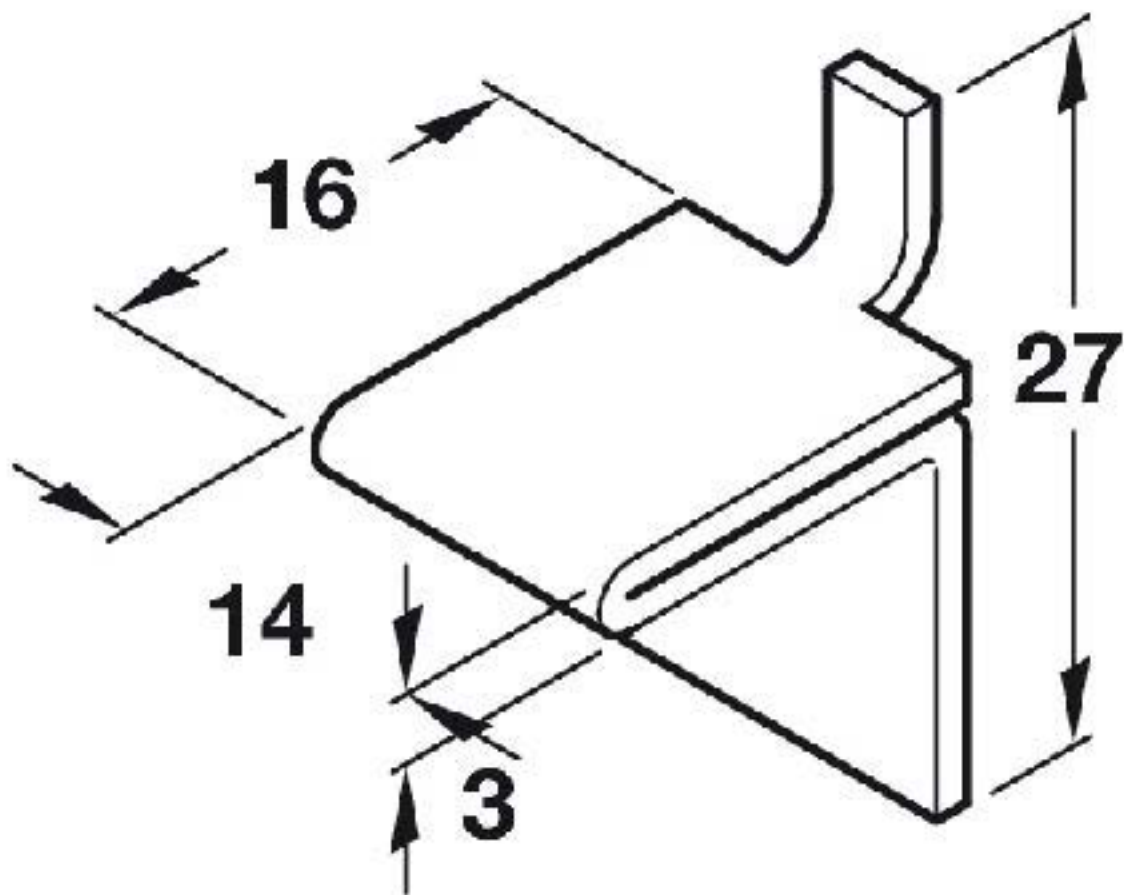

PRODUCT CODE 92160

HANDFORGED
TRADITIONAL
IRON MONGERY

Due to the hand crafted nature of our products all measurements are approximate and should be used as a guide only