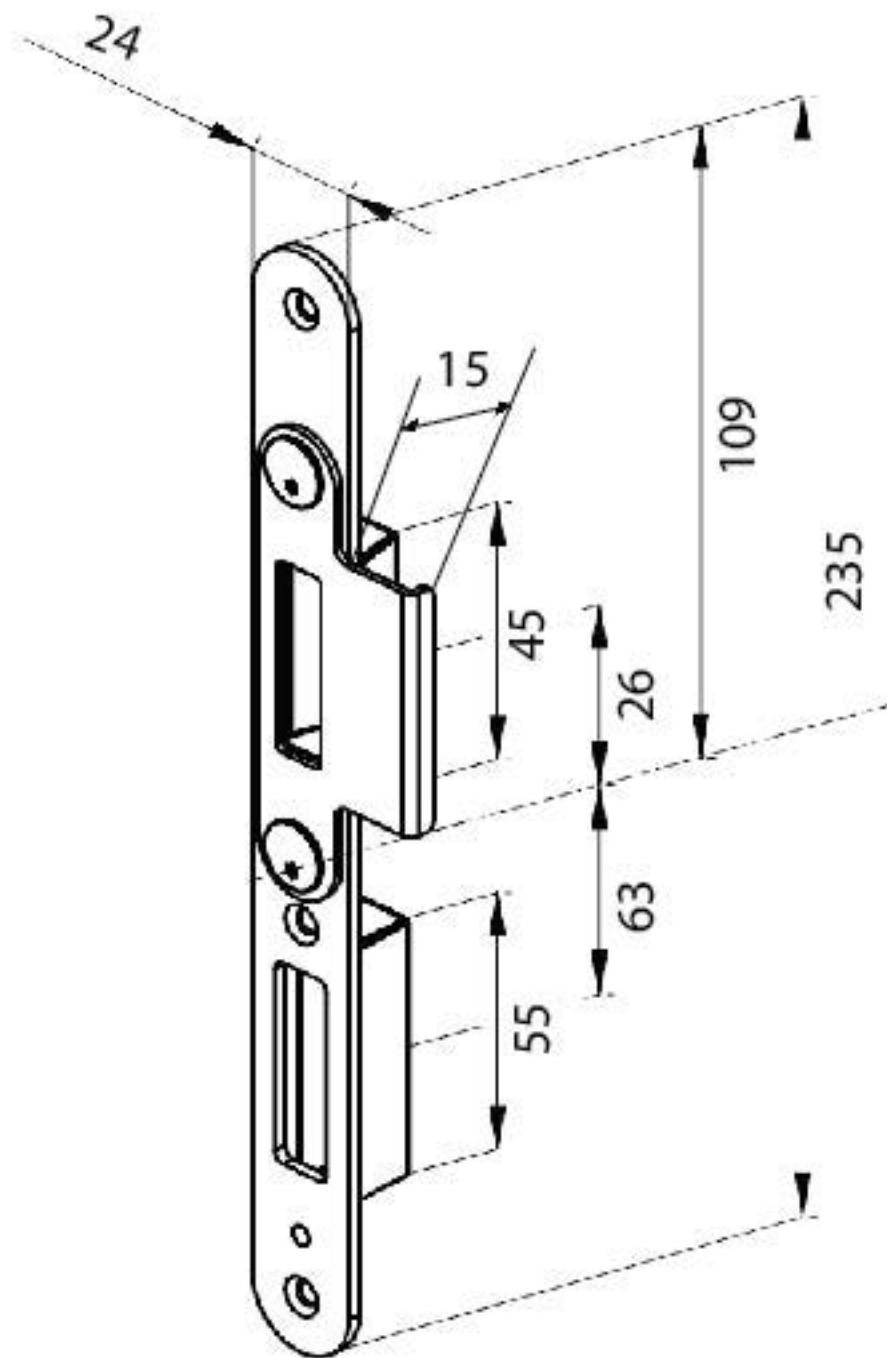

PRODUCT CODE 92162

HANDFORGED
TRADITIONAL
IRON MONGERY

Due to the hand crafted nature of our products all measurements are approximate and should be used as a guide only