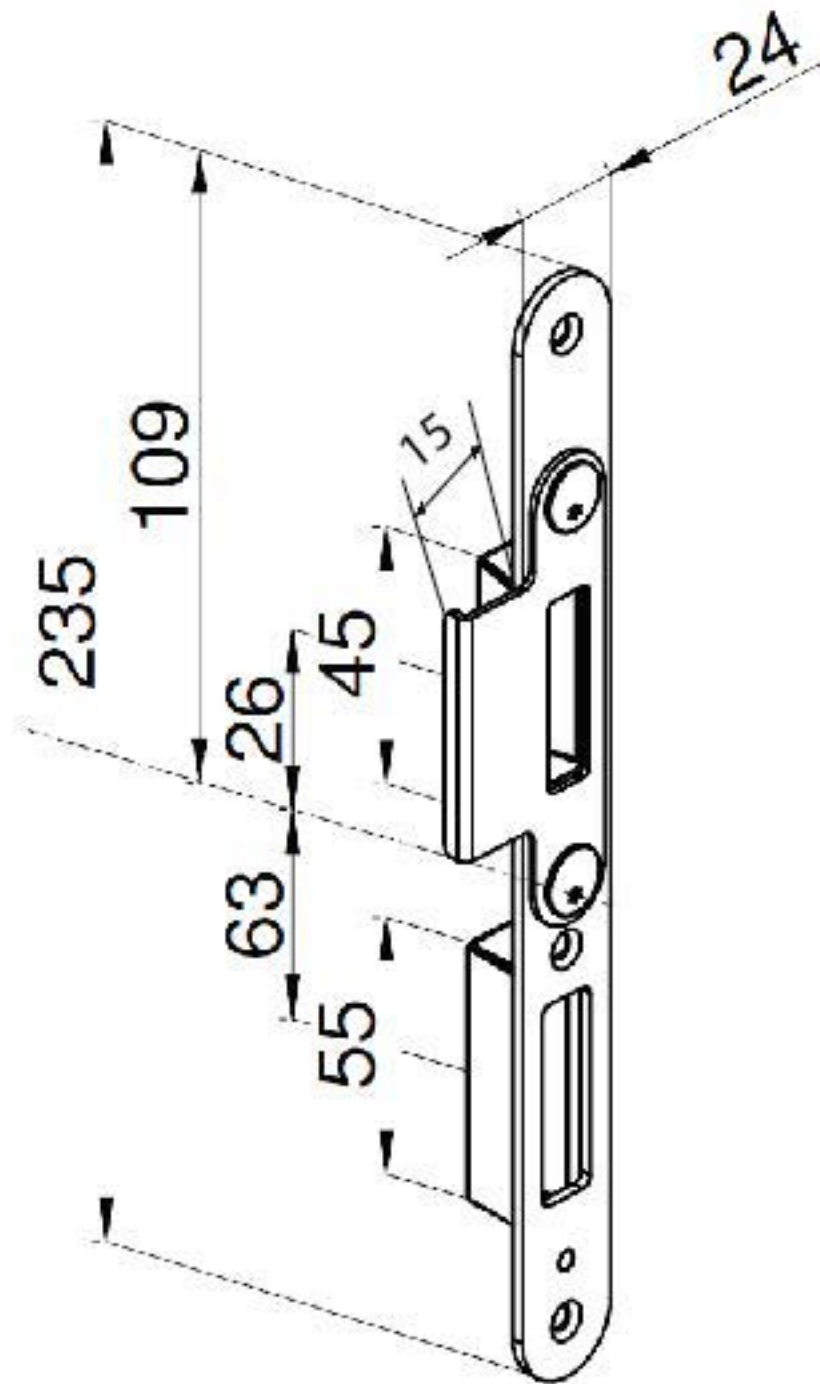

PRODUCT CODE 92163

HANDFORGED  
TRADITIONAL  
IRON MONGERY

Due to the hand crafted nature of our products all measurements are approximate and should be used as a guide only