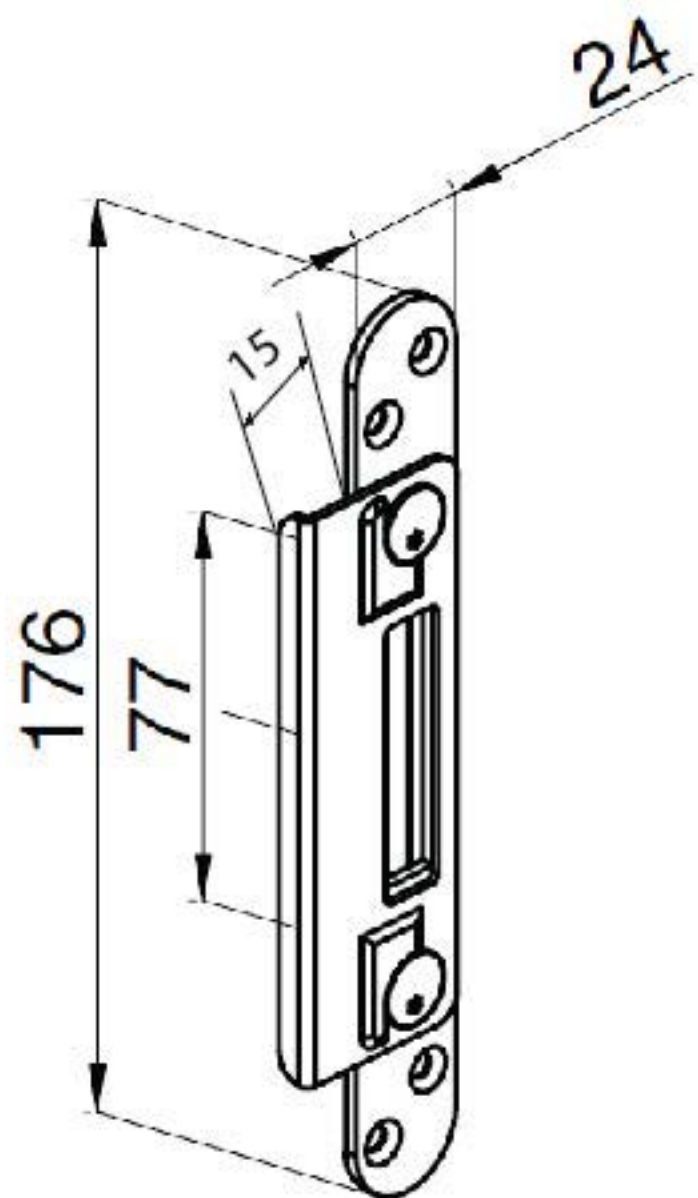

PRODUCT CODE 92164

HANDFORGED
TRADITIONAL
IRON MONGERY

Due to the hand crafted nature of our products all measurements are approximate and should be used as a guide only