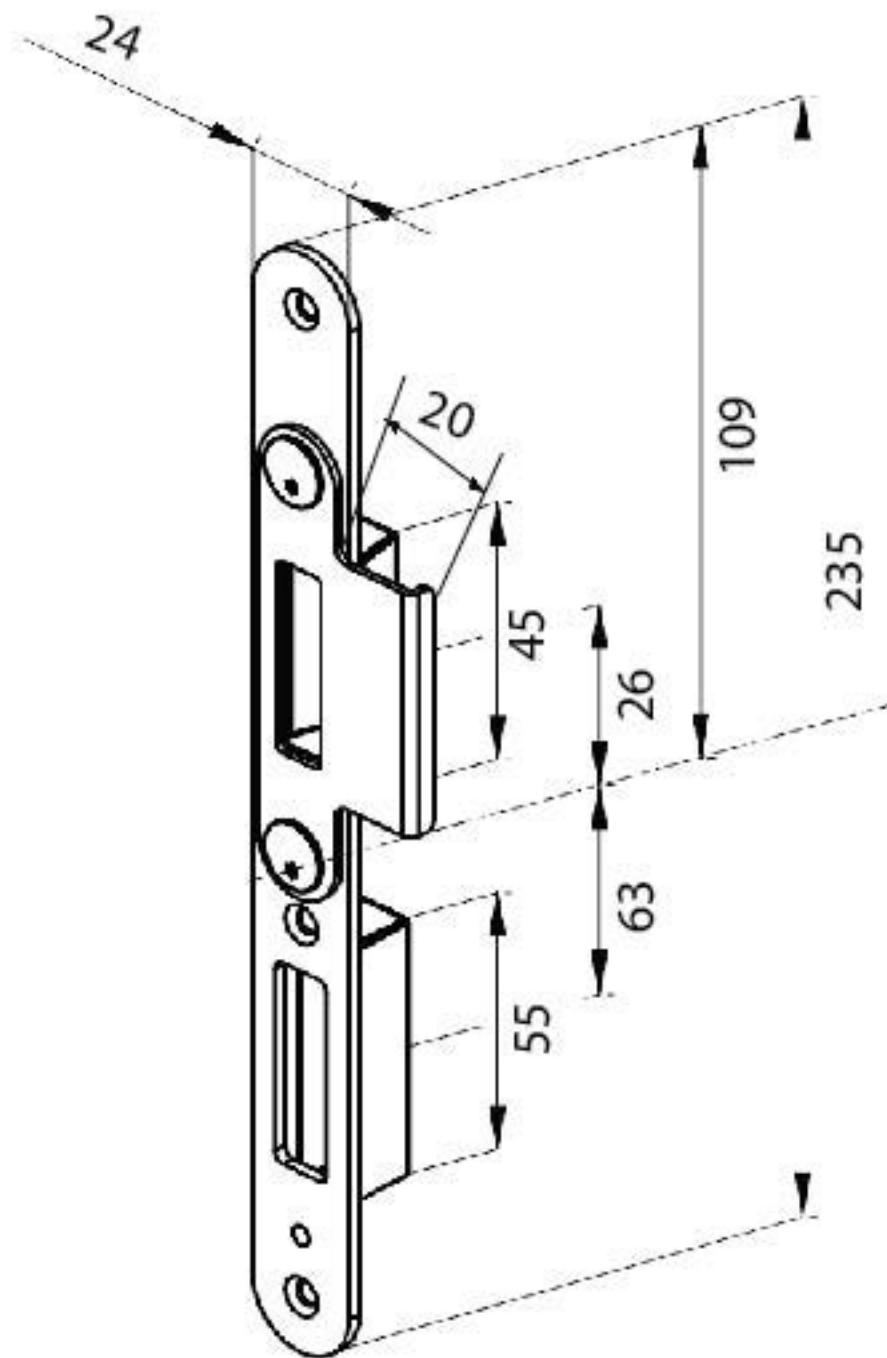

PRODUCT CODE 92165

HANDFORGED
TRADITIONAL
IRON MONGERY

Due to the hand crafted nature of our products all measurements are approximate and should be used as a guide only