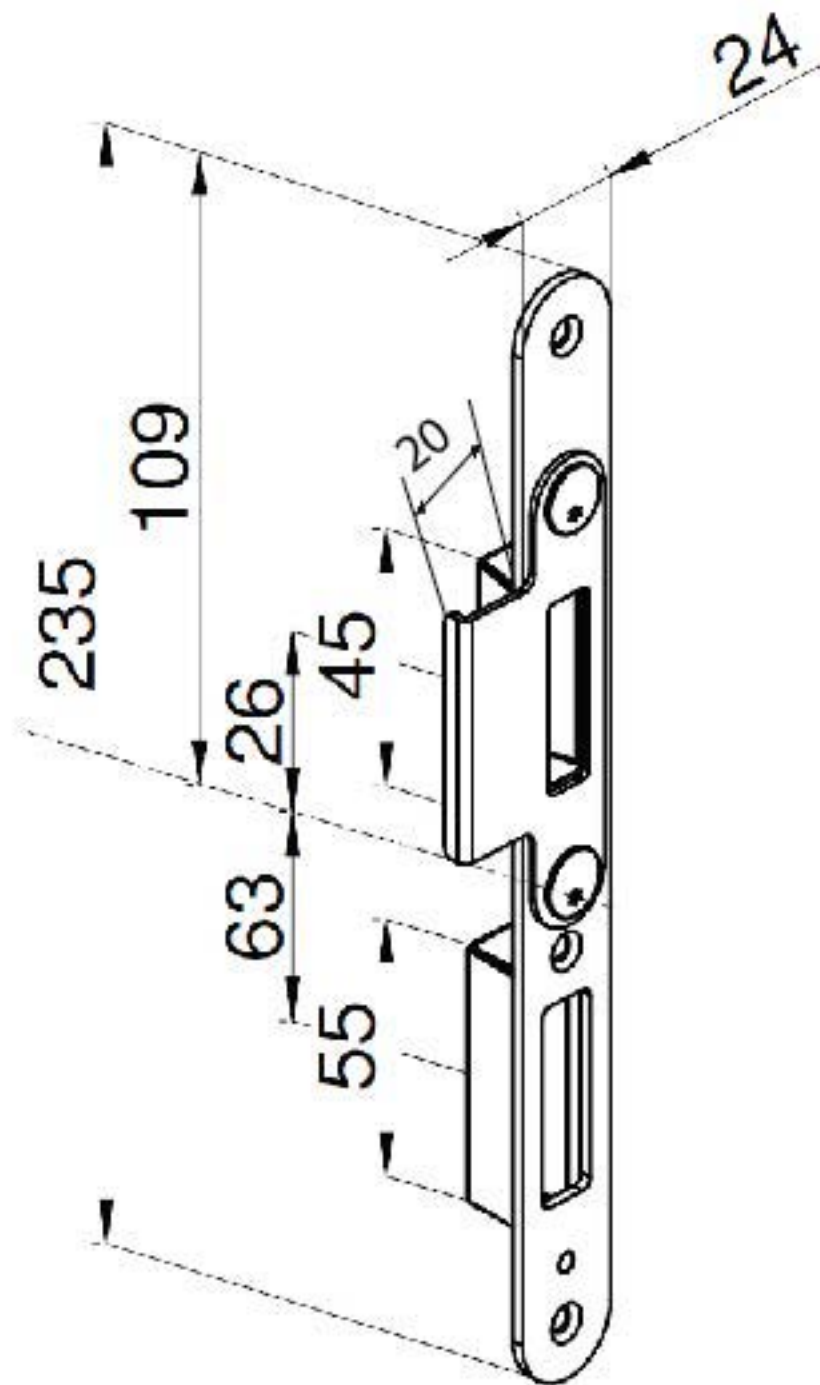

PRODUCT CODE 92166

HANDFORGED
TRADITIONAL
IRON MONGERY

Due to the hand crafted nature of our products all measurements are approximate and should be used as a guide only