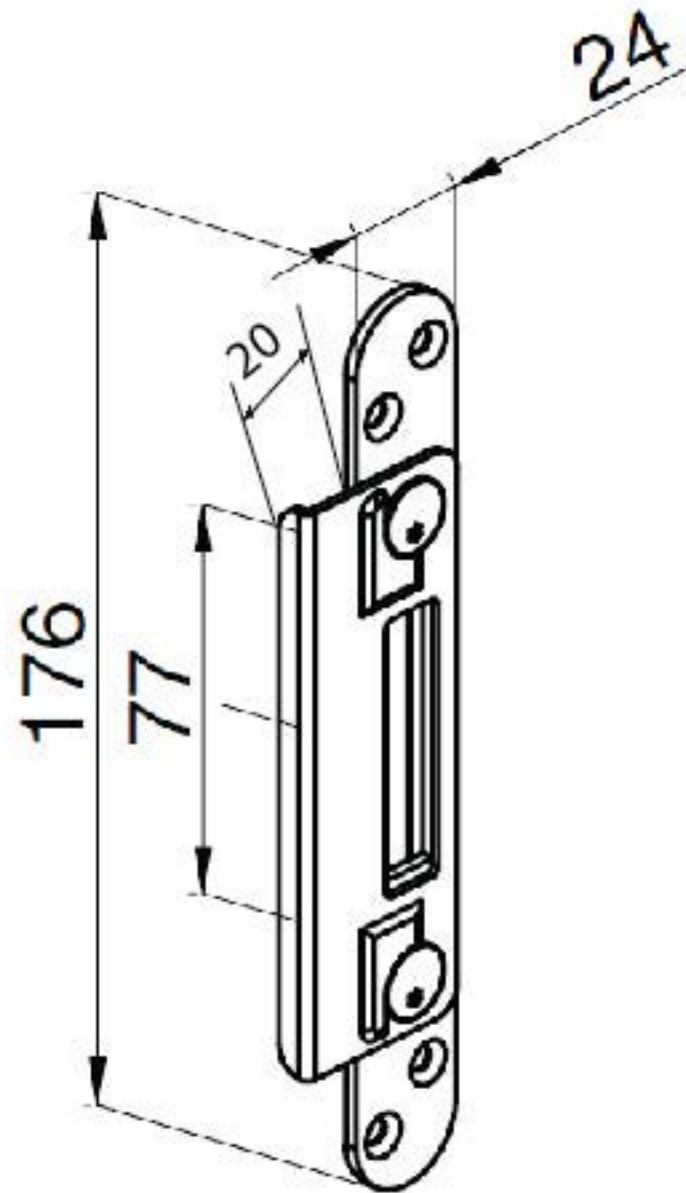

PRODUCT CODE 92167

HANDFORGED
TRADITIONAL
IRON MONGERY

Due to the hand crafted nature of our products all measurements are approximate and should be used as a guide only