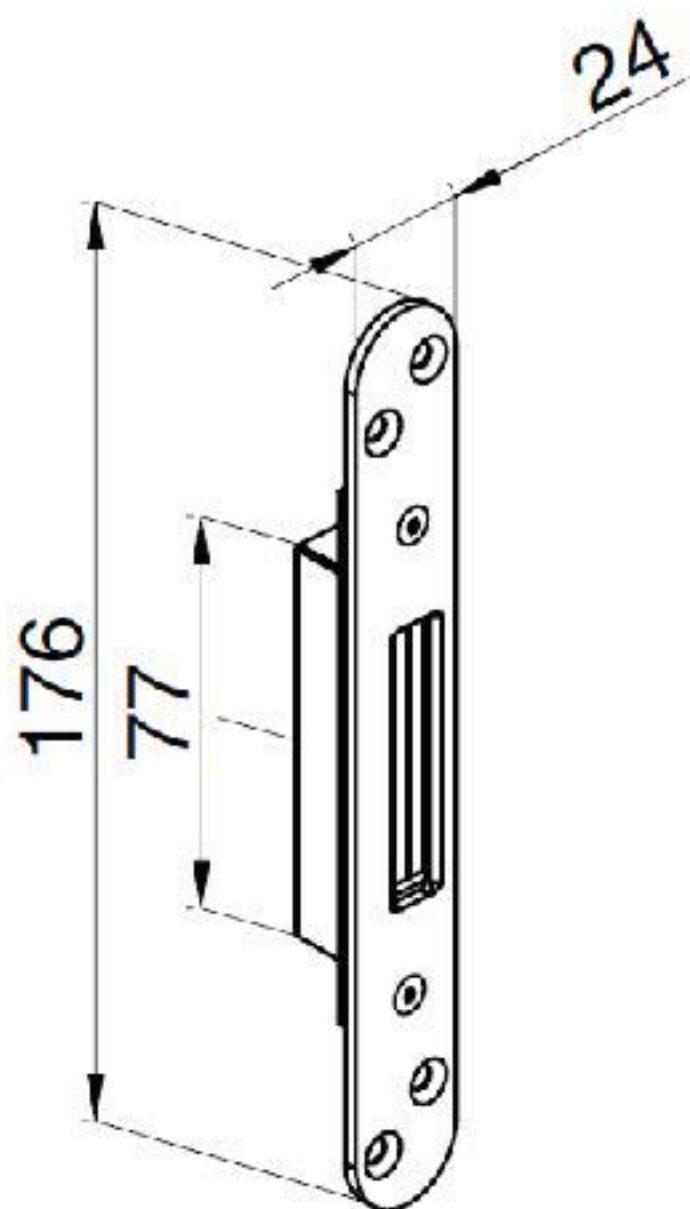

PRODUCT CODE 92168

HANDFORGED
TRADITIONAL
IRON MONGERY

Due to the hand crafted nature of our products all measurements are approximate and should be used as a guide only